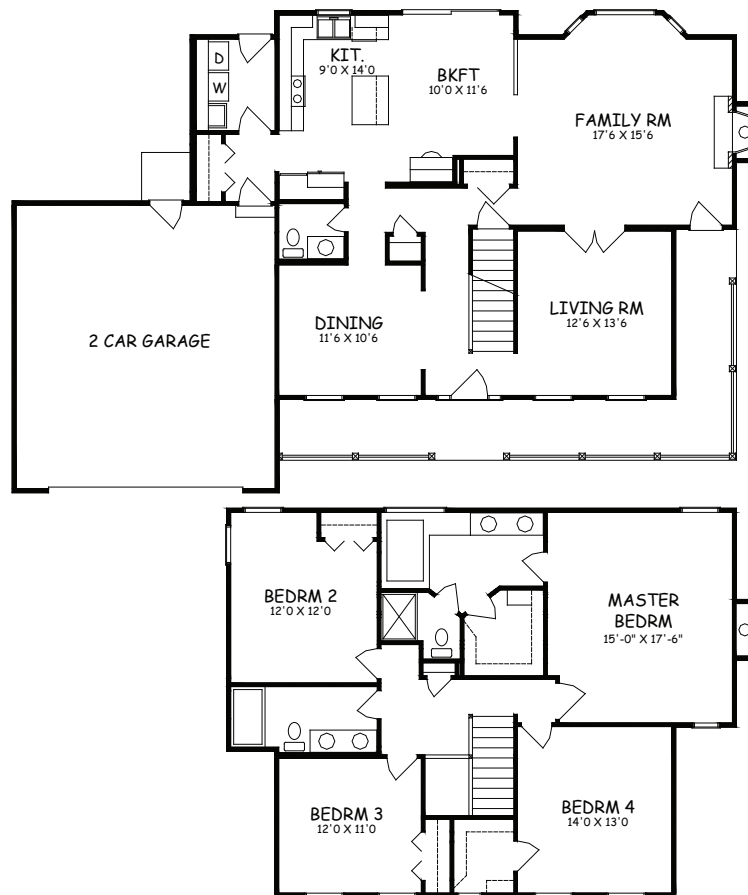

# YORKTOWN

2450 SQ. FT.

Type: Two Story Bedrooms:4 Size: 2450 Bathrooms: 2-1/2

Images may vary from base house.