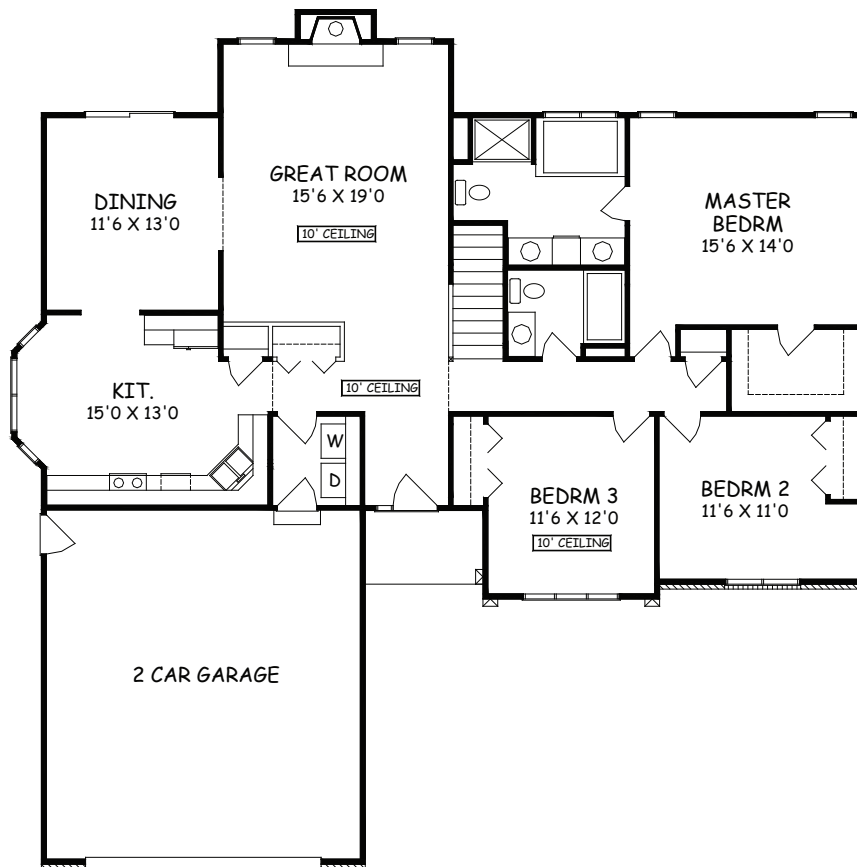

WINCHESTER

1750 SQ. FT.

Type: Ranch Bedrooms: 3 Size: 1750 Bathrooms: 2

Images may vary from base house.