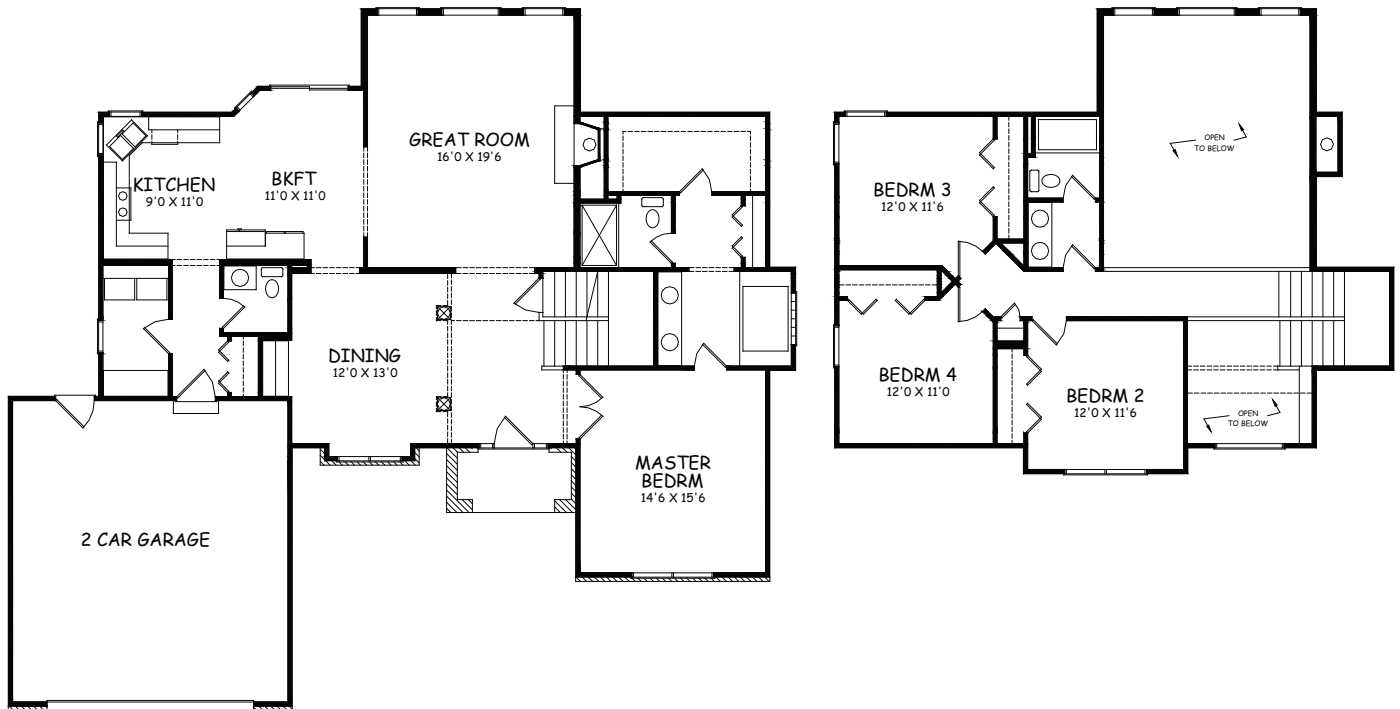

WILLIAMSBURG

2310 SQ. FT.

Type: Two Story Bedrooms:4 Size: 2310 Bathrooms: 2-1/2

Images may vary from base house.