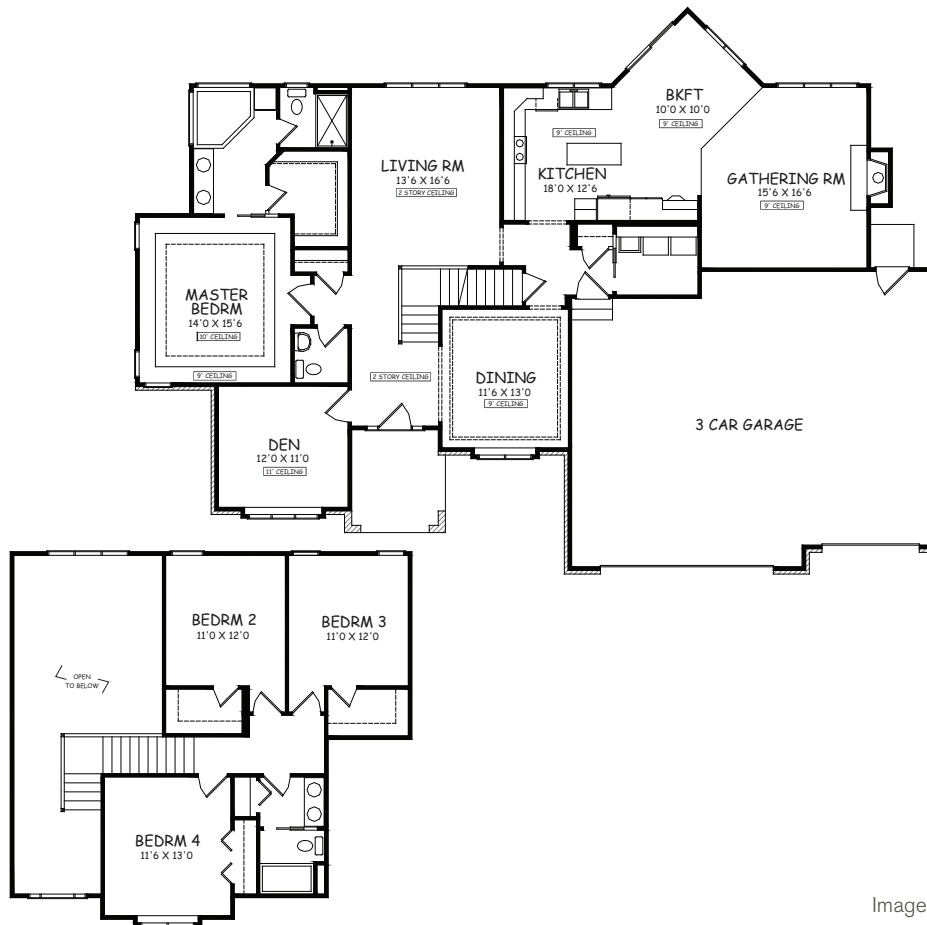

VANDENBERG

2580 SQ. FT.

Type: Two-Story Bedrooms: 4 Size: 2580 Bathrooms: 2-1/2

Images may vary from base house.