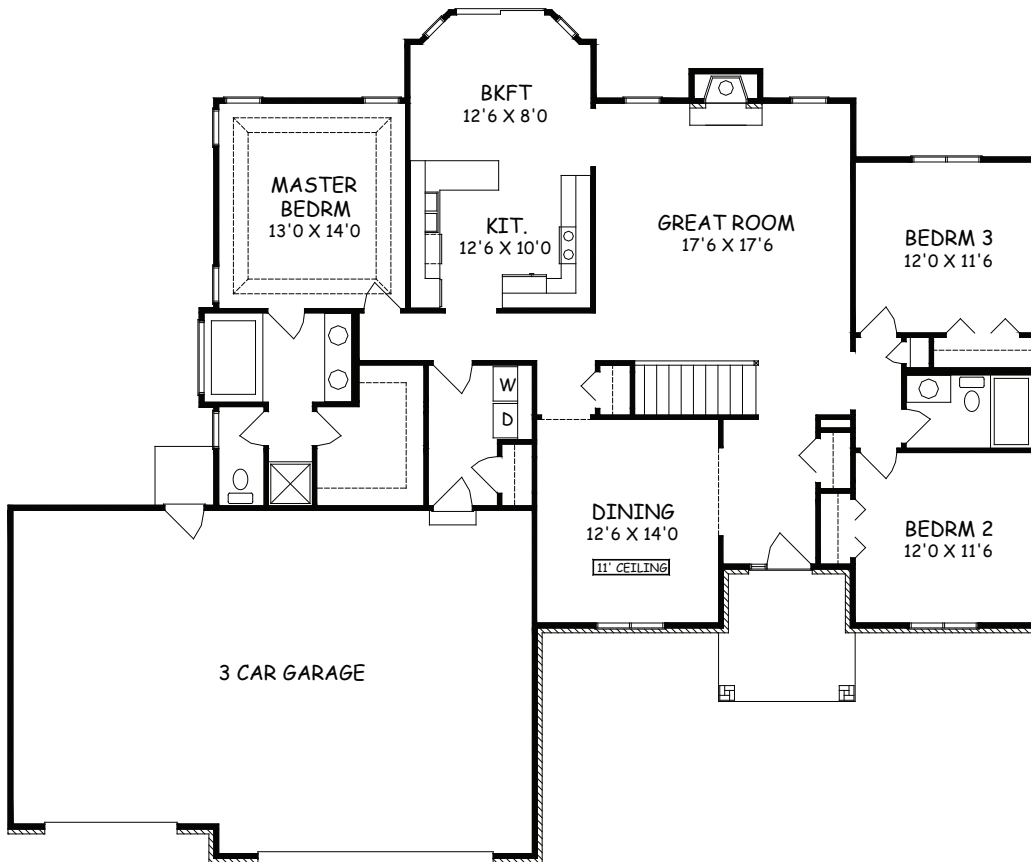

SINCLAIR

1836 SQ. FT.

Type: Ranch Bedrooms: 3 Size: 1836 Bathrooms: 2-1/2

Images may vary from base house.