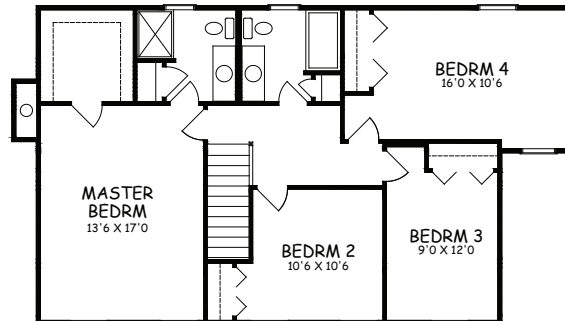

SALTBOX

2232 SQ. FT.

Type: Two Story Bedrooms:4 Size: 2232 Bathrooms: 2-1/2

Images may vary from base house.