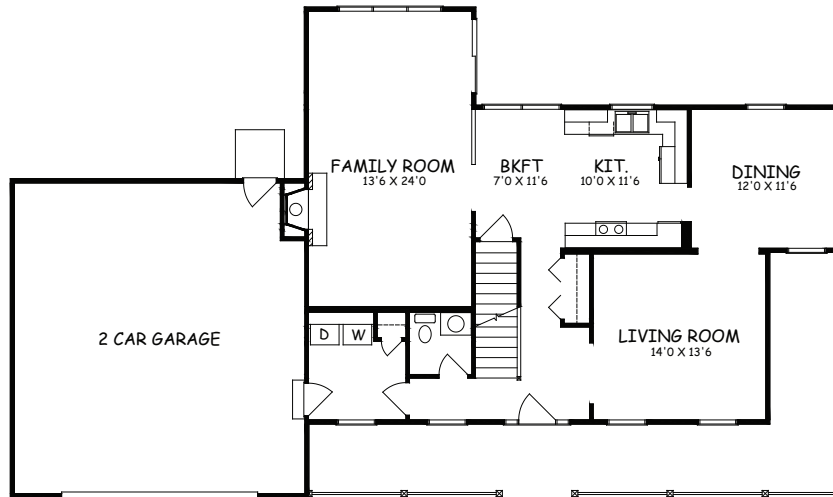

SALTBOX

2232 SQ. FT.

Type: Two Story Bedrooms:4 Size: 2232 Bathrooms: 2-1/2

Images may vary from base house.