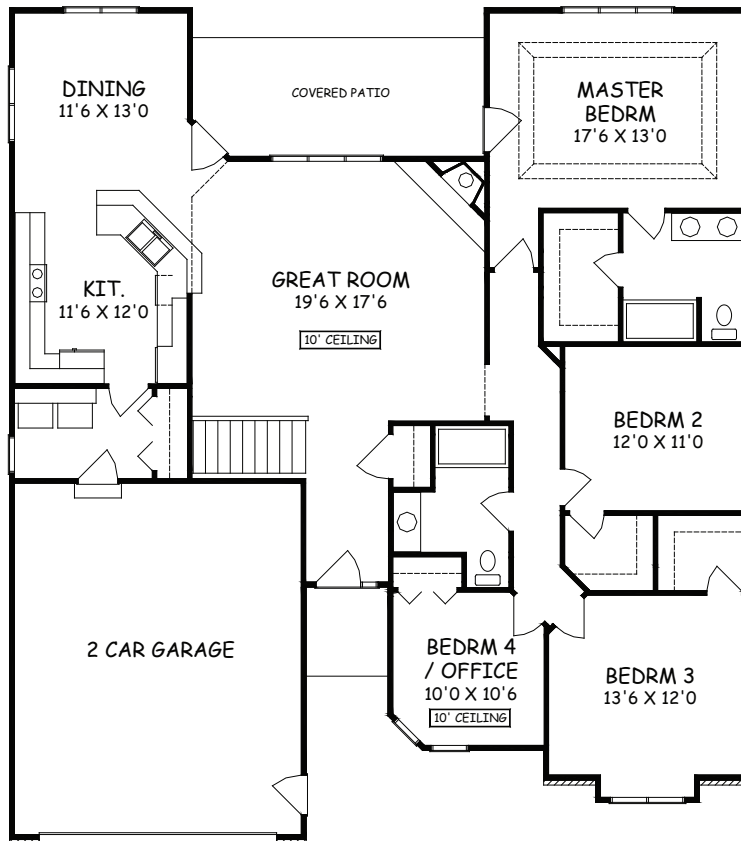

RYAN

1922 SQ. FT.

Type: Ranch Bedrooms: 4 Size: 1922 Bathrooms: 2

Images may vary from base house.