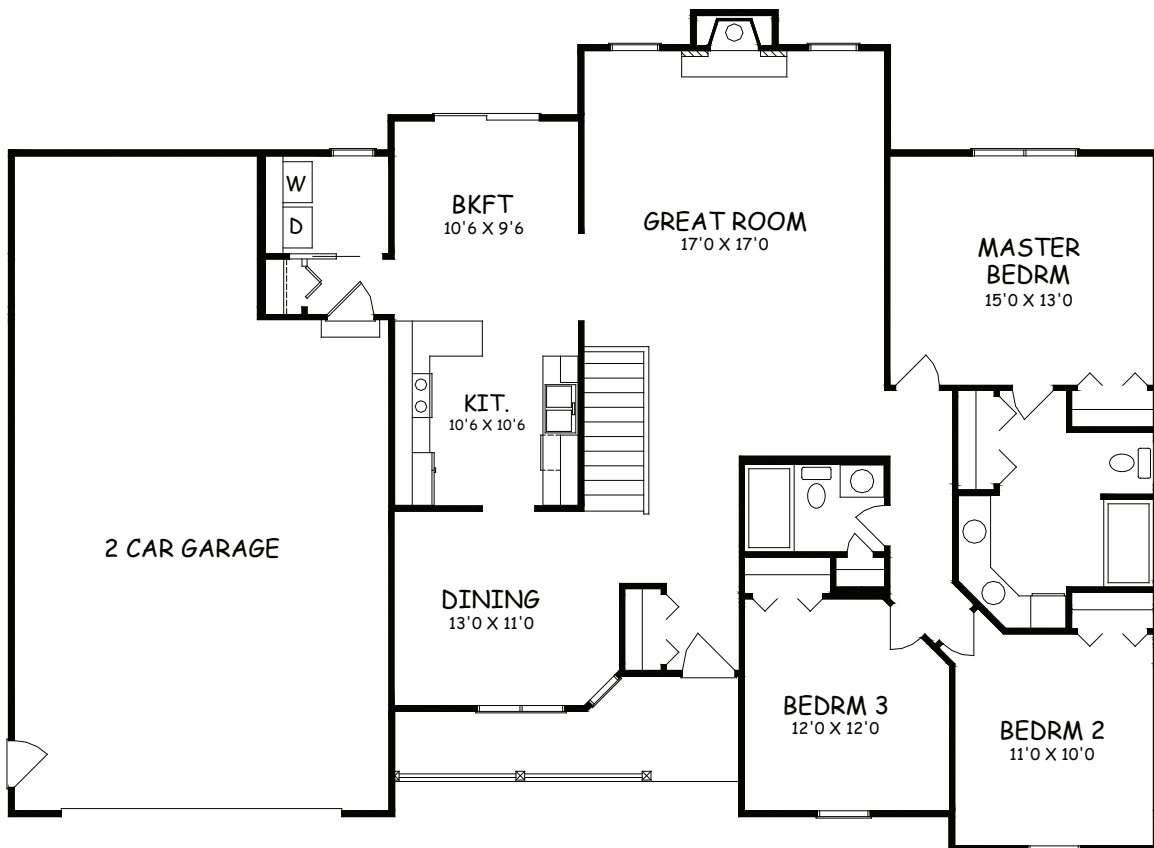

RUDGATE II

1760 SQ. FT.

Type: Ranch Bedrooms: 3 Size: 1760 Bathrooms: 2

Images may vary from base house.