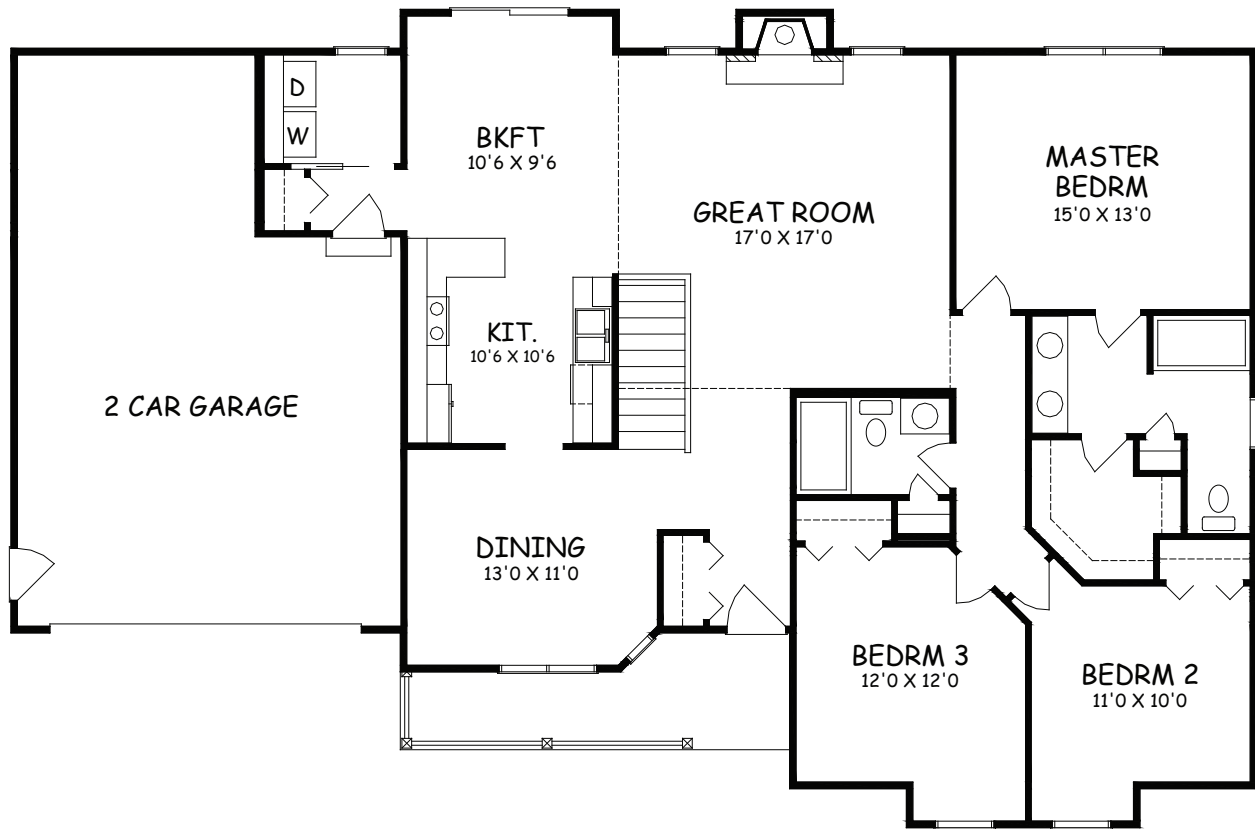

# RUDGATE

1654 SQ. FT.

Type: Ranch Bedrooms: 3 Size: 1654 Bathrooms: 2

Images may vary from base house.