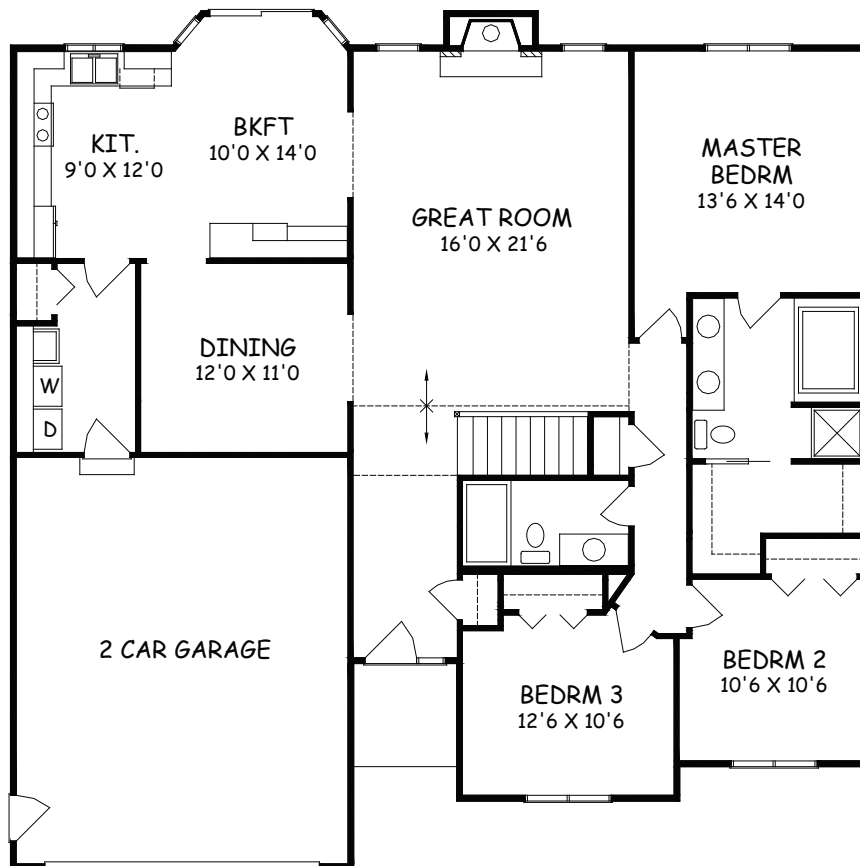

ROSEBURG

1760 SQ. FT.

Type: Ranch Bedrooms: 3 Size: 1760 Bathrooms: 2

Images may vary from base house.