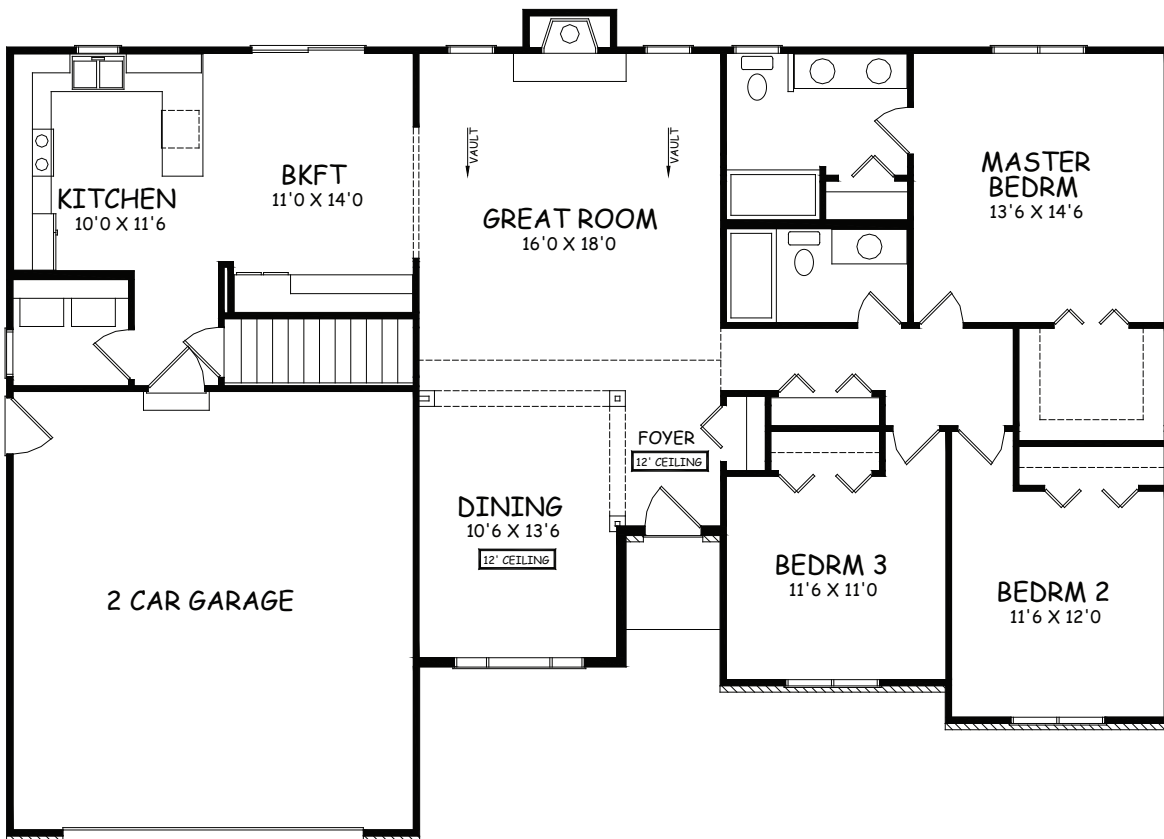

REMINGTON

1742 SQ. FT.

Type: Ranch Bedrooms: 3 Size: 1742 Bathrooms: 2

Images may vary from base house.