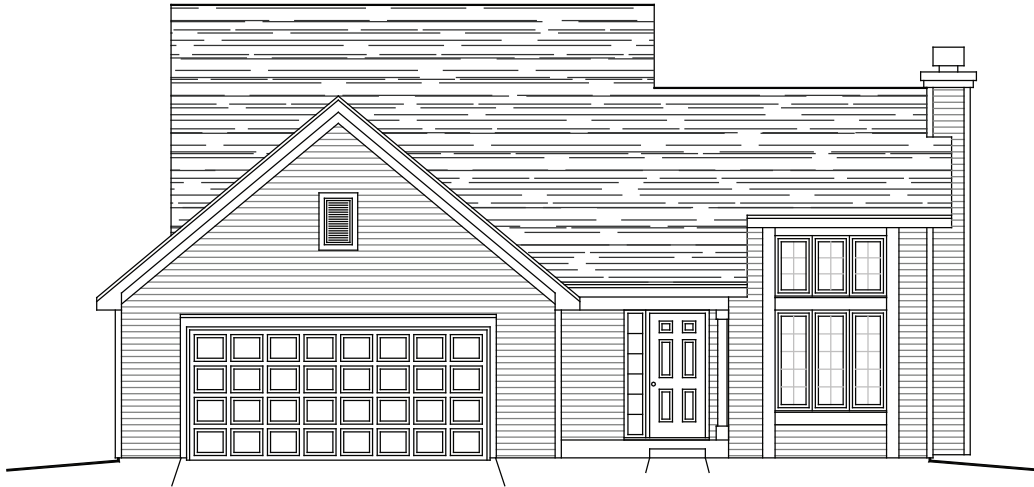

PINECROFT II

1776 SQ. FT.

Type: Two Story Bedrooms: 3 Size: 1776 Bathrooms: 2-1/2

Images may vary from base house.