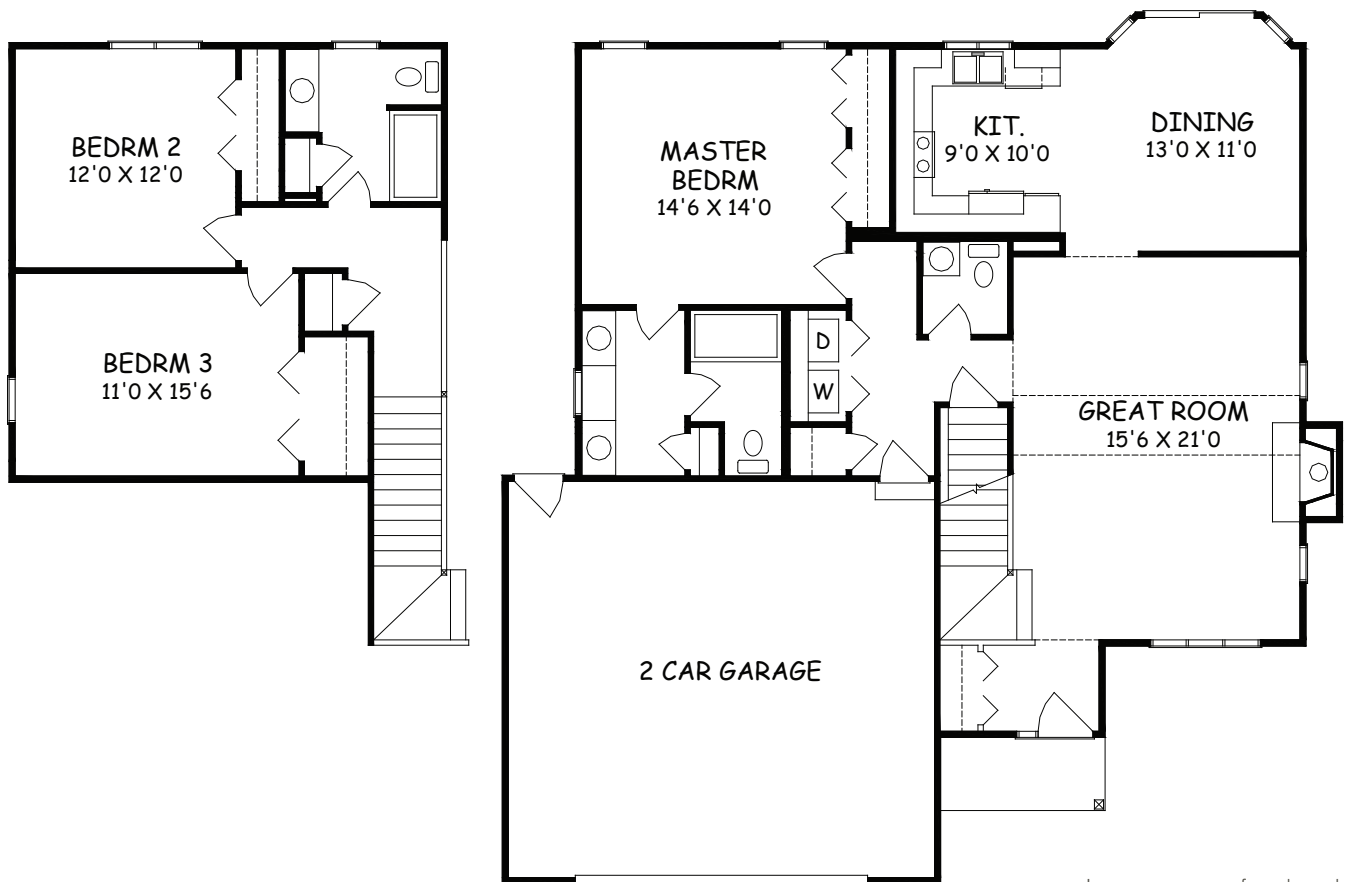

PINECROFT II

1776 SQ. FT.

Type: Two Story Bedrooms: 3 Size: 1776 Bathrooms: 2-1/2

Images may vary from base house.