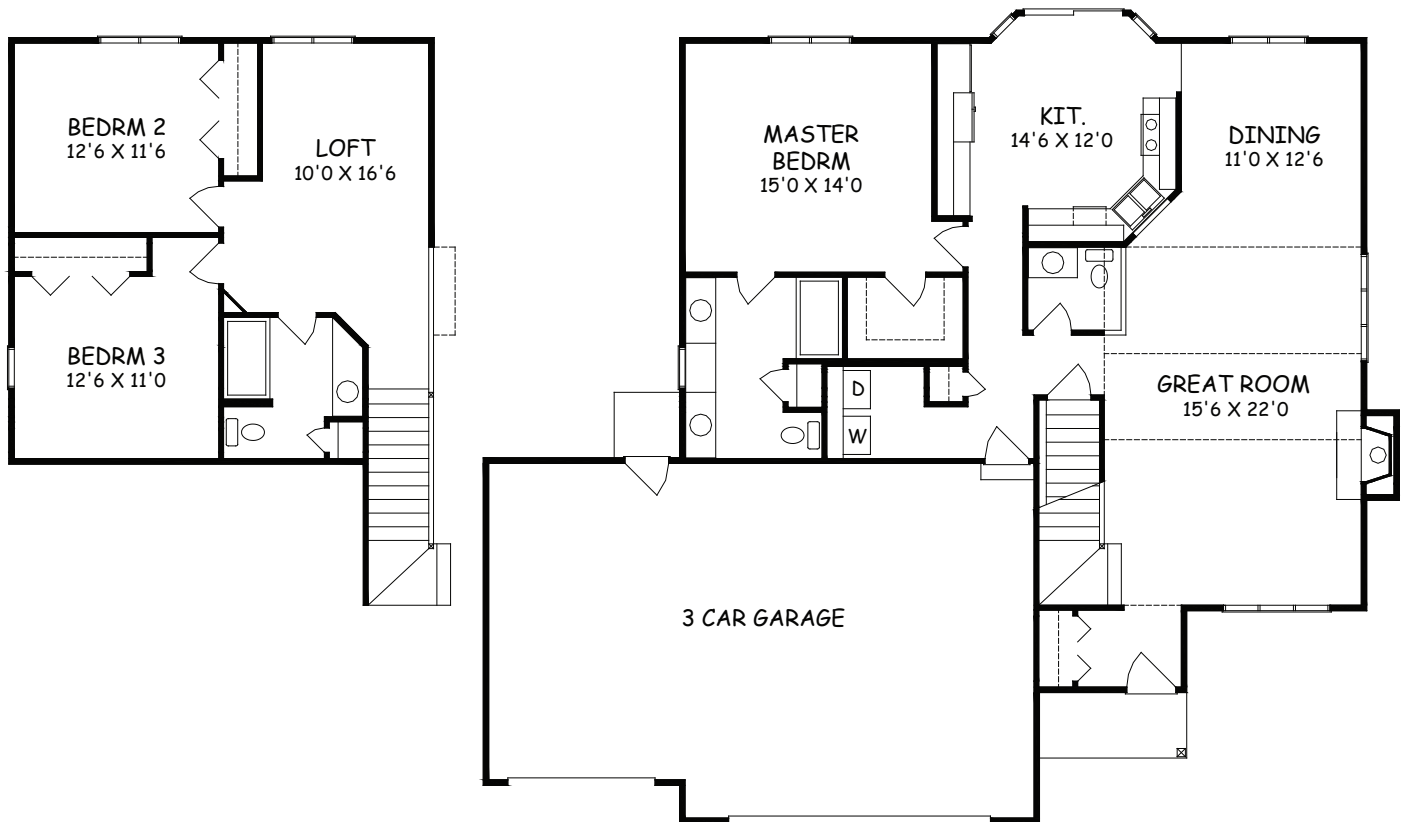

PINECROFT

2010 SQ. FT.

Type: Two Story Bedrooms: 3 Size: 2010 Bathrooms: 2-1/2

Images may vary from base house.