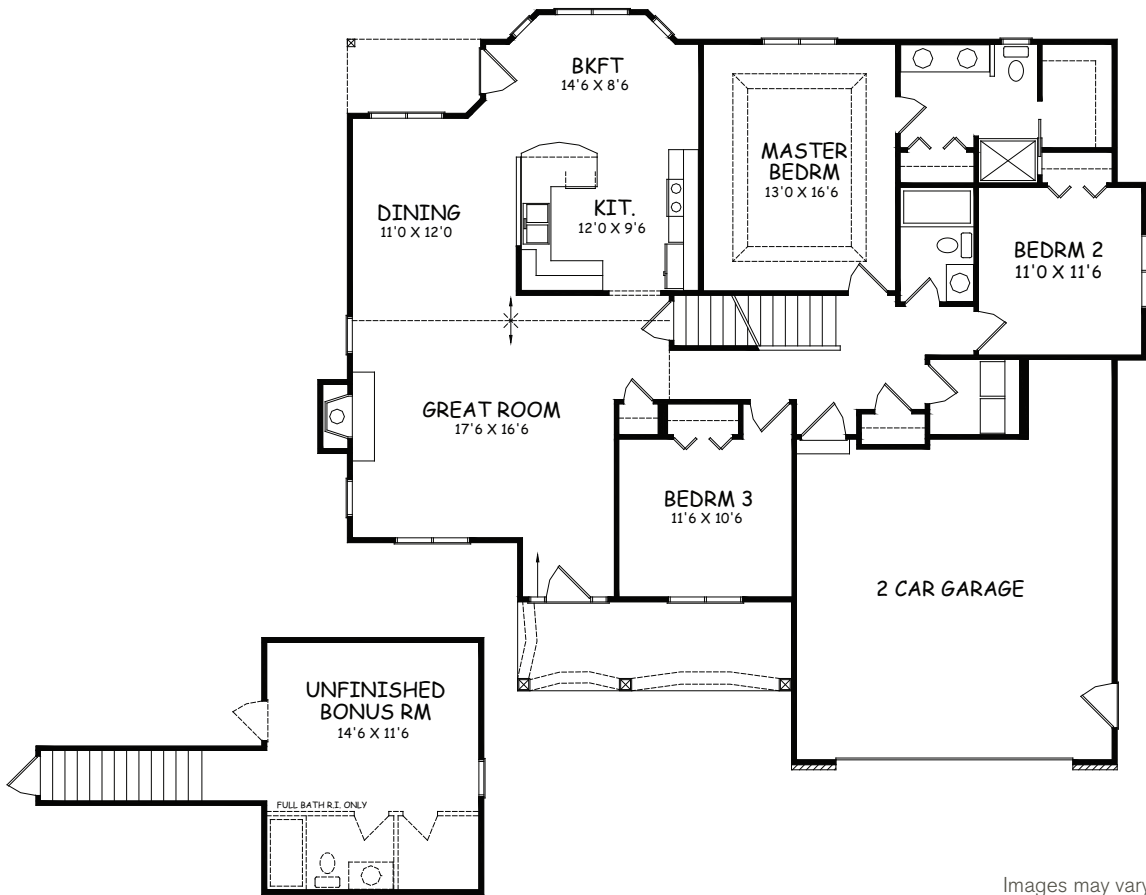

# OVERSTREET

1658 SQ. FT.

Type: Expandable Ranch Bedrooms: 3 Size: 1658 Bathrooms: 2

Images may vary from base house.