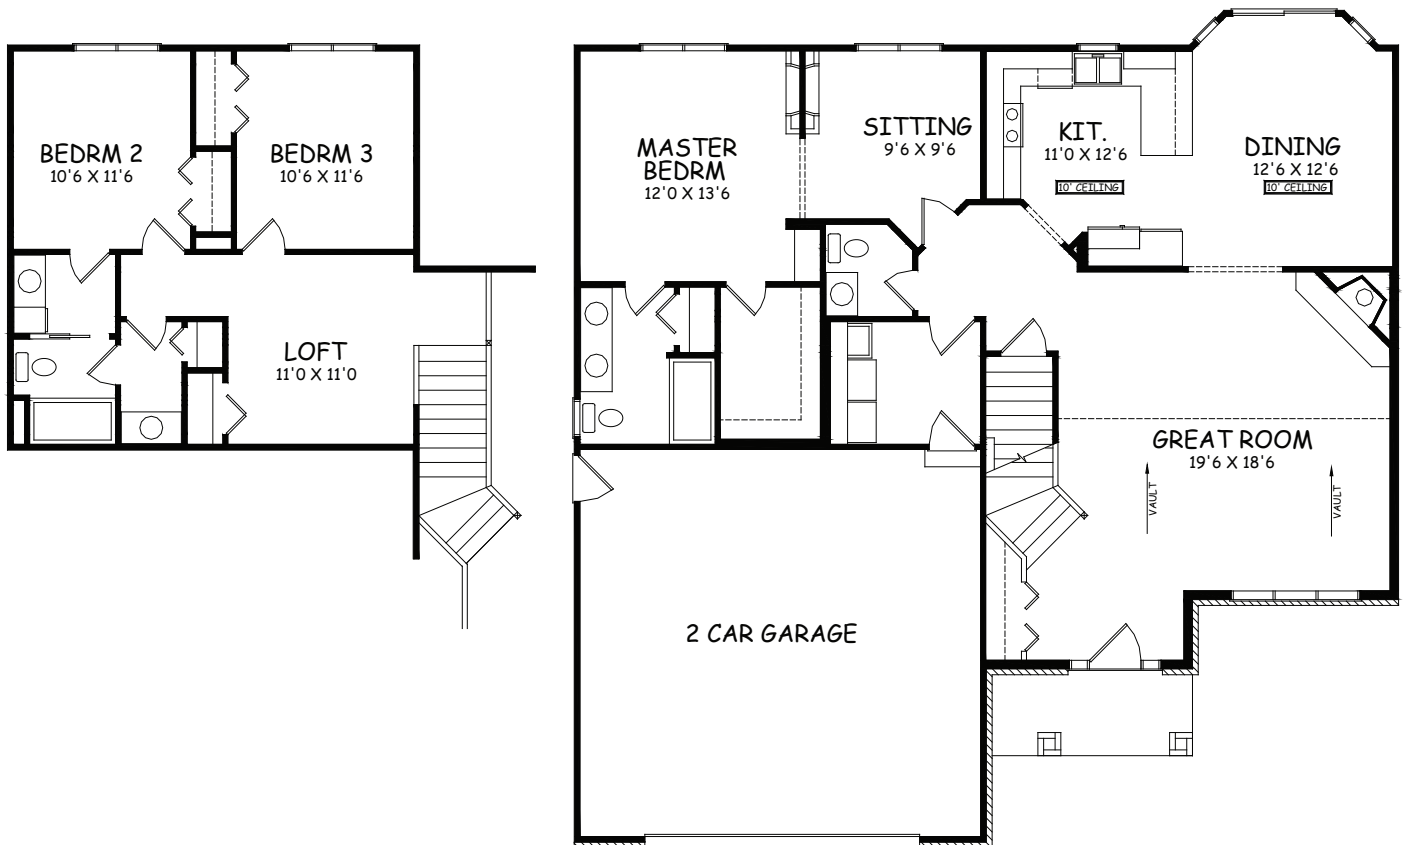

OAKFIELD

1976 SQ. FT.

Type: Two Story Bedrooms: 3 Size: 1976 Bathrooms: 2-1/2

Images may vary from base house.