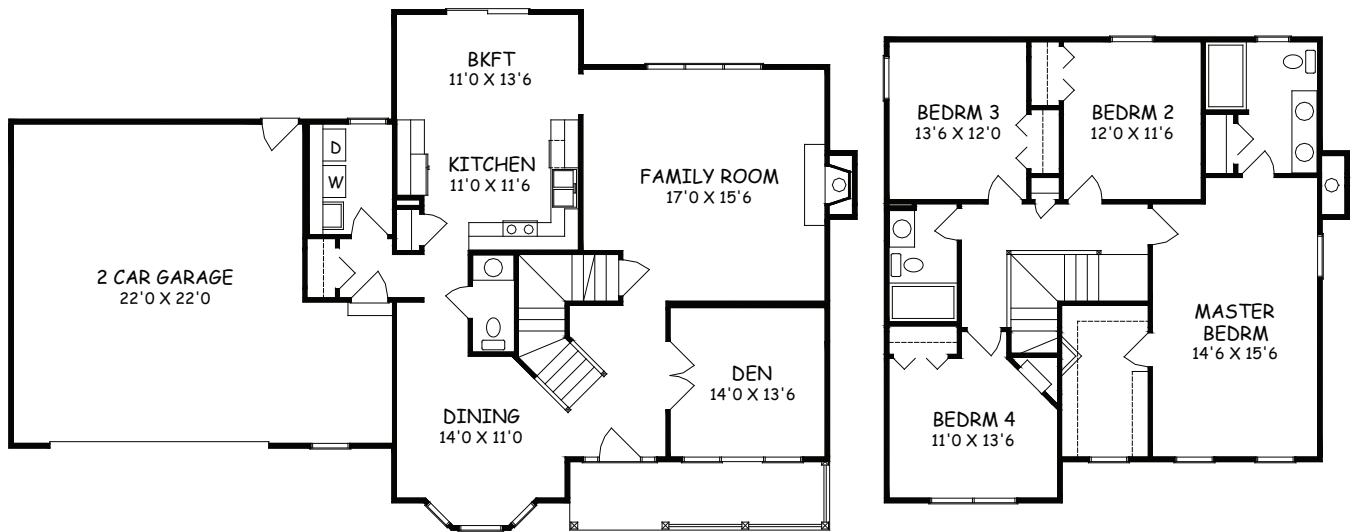

# MONTCLAIR

2152 SQ. FT.

Type: Two Story Bedrooms: 4 Size: 2152 Bathrooms: 2-1/2

Images may vary from base house.