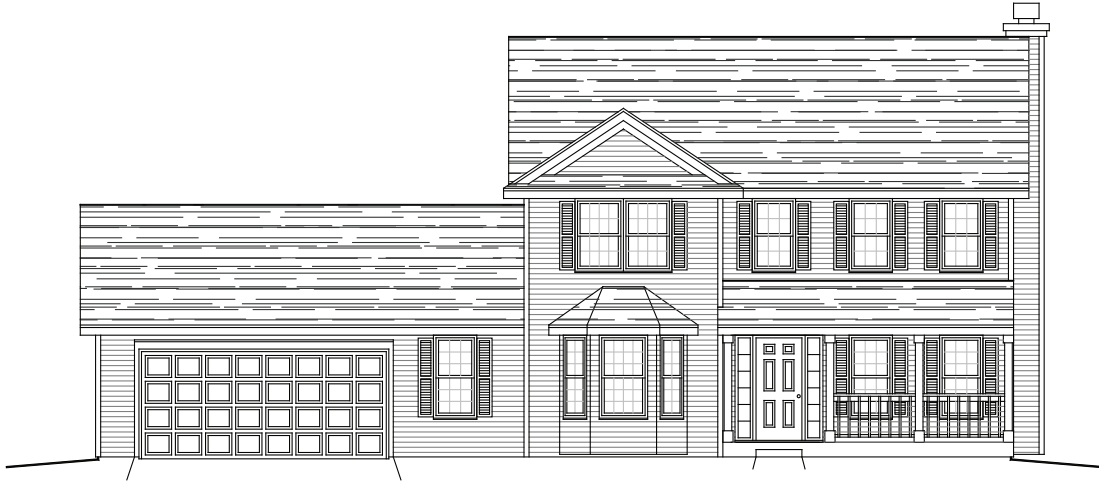

# MONTCLAIR

2152 SQ. FT.

Type: Two Story Bedrooms: 4 Size: 2152 Bathrooms: 2-1/2

Images may vary from base house.