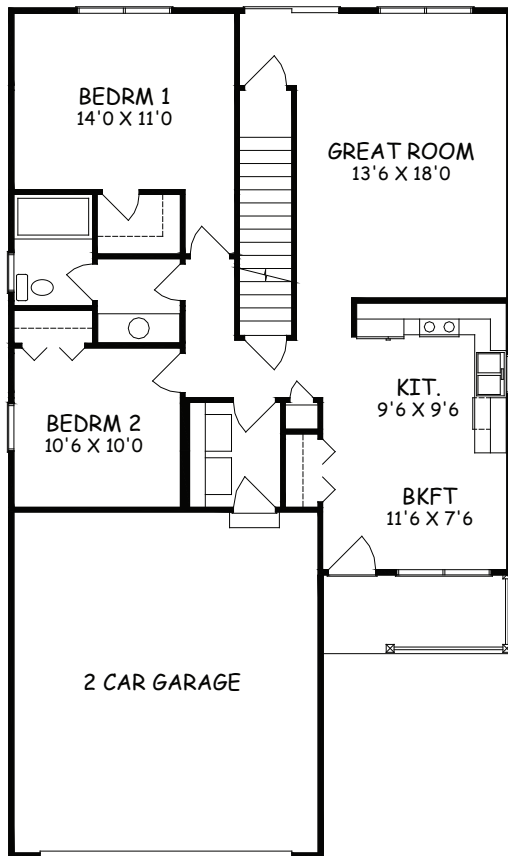

MODEL O

1072 SQ. FT.

Type: Expandable Ranch Bedrooms:2 Size: 1072 Bathrooms: 1

Images may vary from base house.