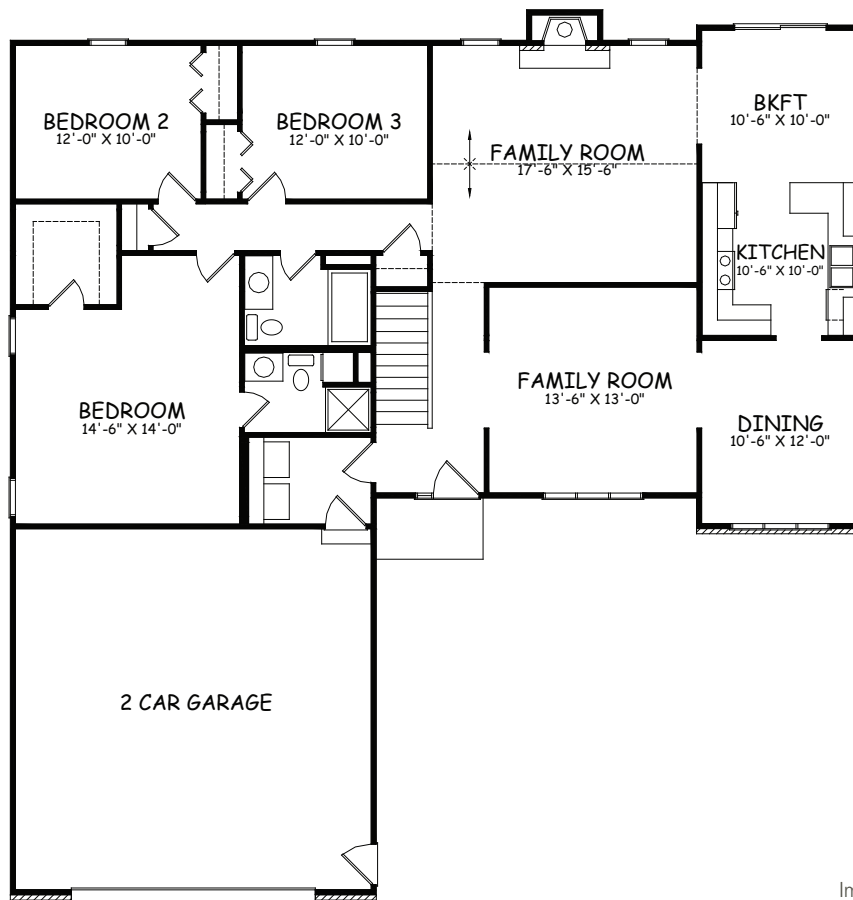

KENSINGTON

1761 SQ. FT.

Type: Ranch Bedrooms: 3 Size: 1761 Bathrooms: 2

Images may vary from base house.