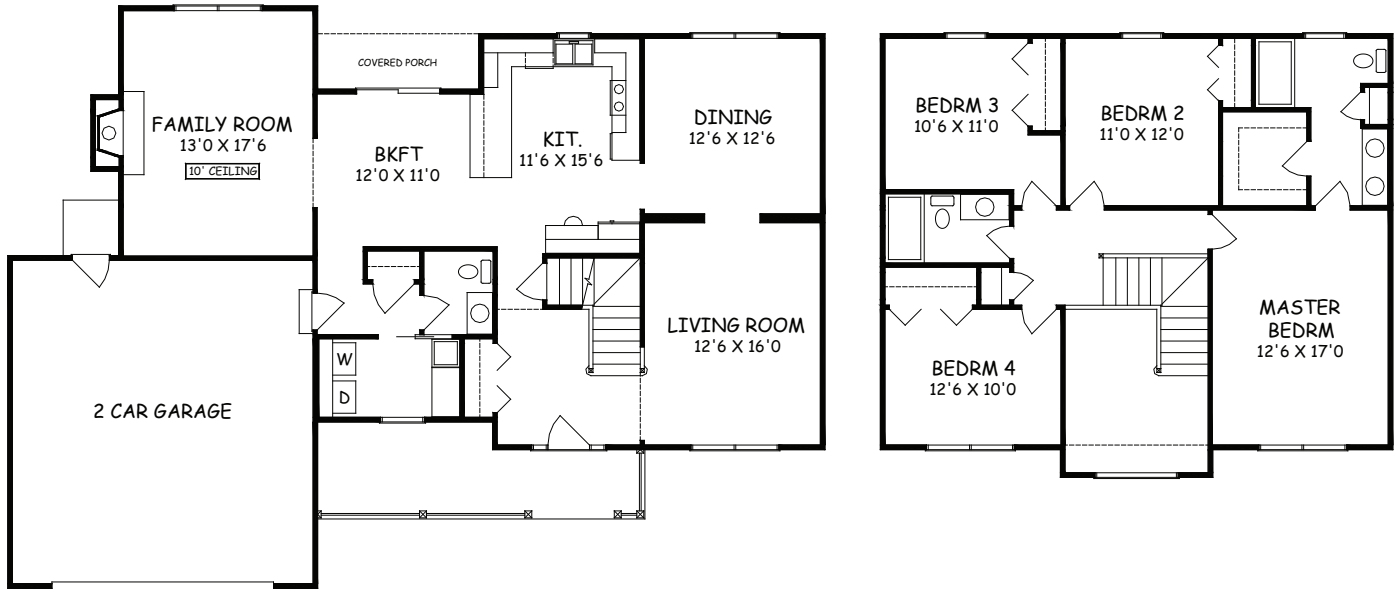

JAMESTOWN

2266 SQ. FT.

Type: Two Story Bedrooms: 4 Size: 2266 Bathrooms: 2-1/2

Images may vary from base house.