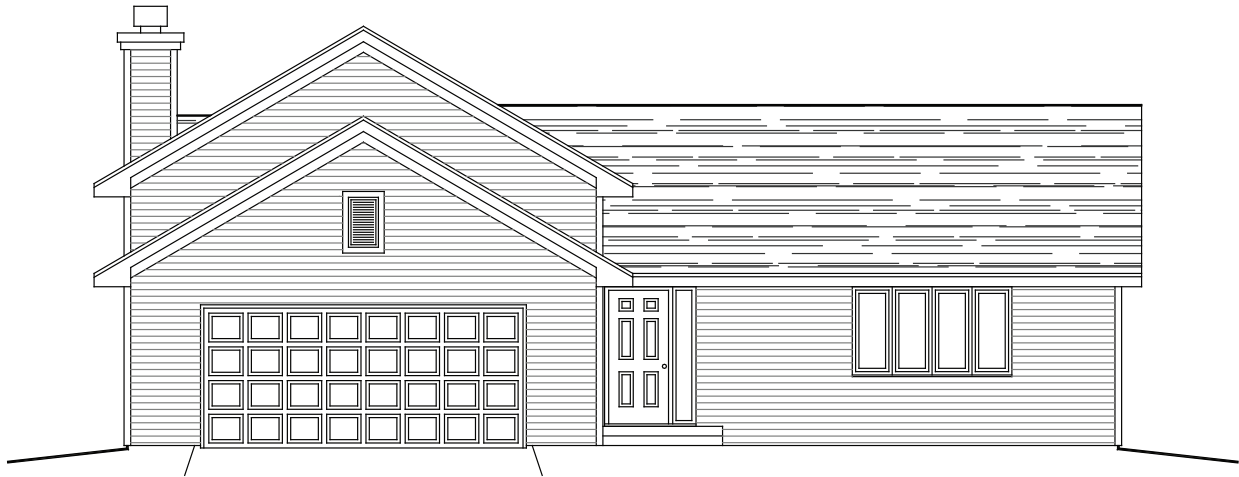

# IRVIN RIDGE

1768 SQ. FT.

Type: Tri level Bedrooms:3 Size: 1768 Bathrooms: 2

Images may vary from base house.