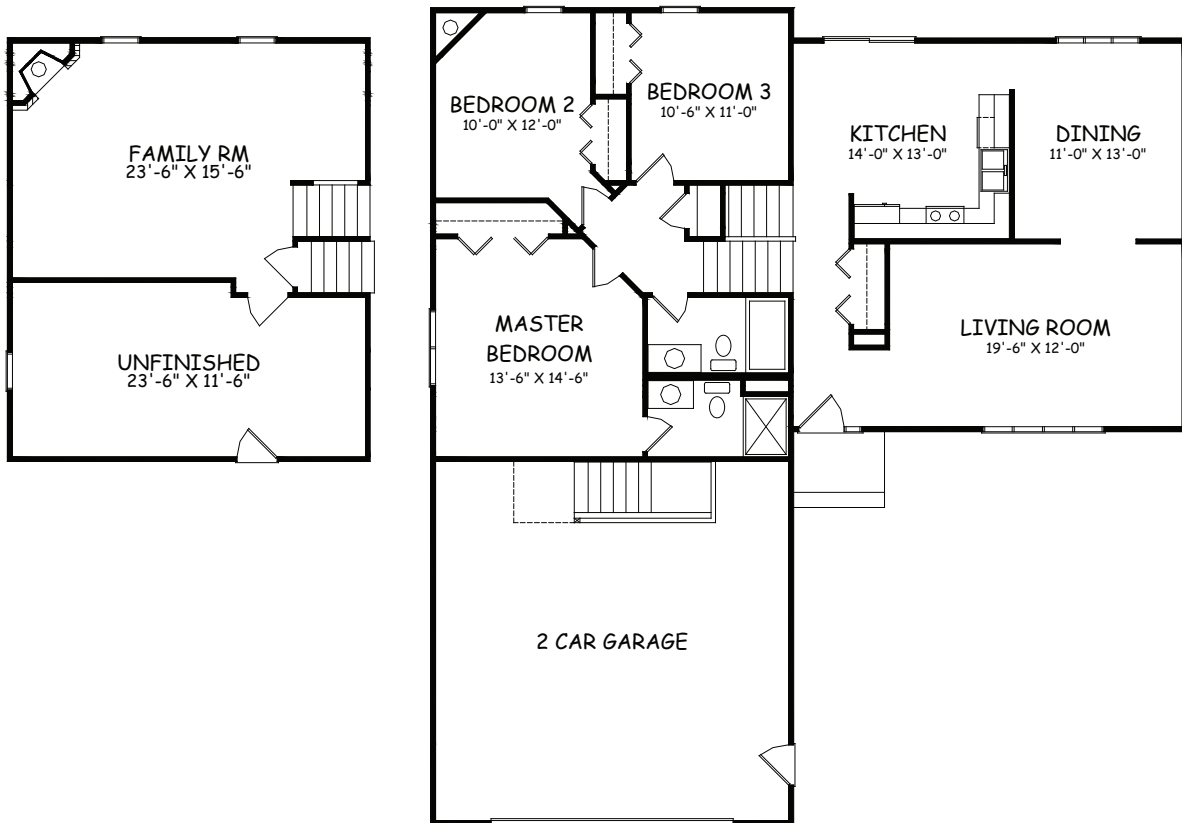

# IRVIN RIDGE

1768 SQ. FT.

Type: Tri level Bedrooms:3 Size: 1768 Bathrooms: 2

Images may vary from base house.