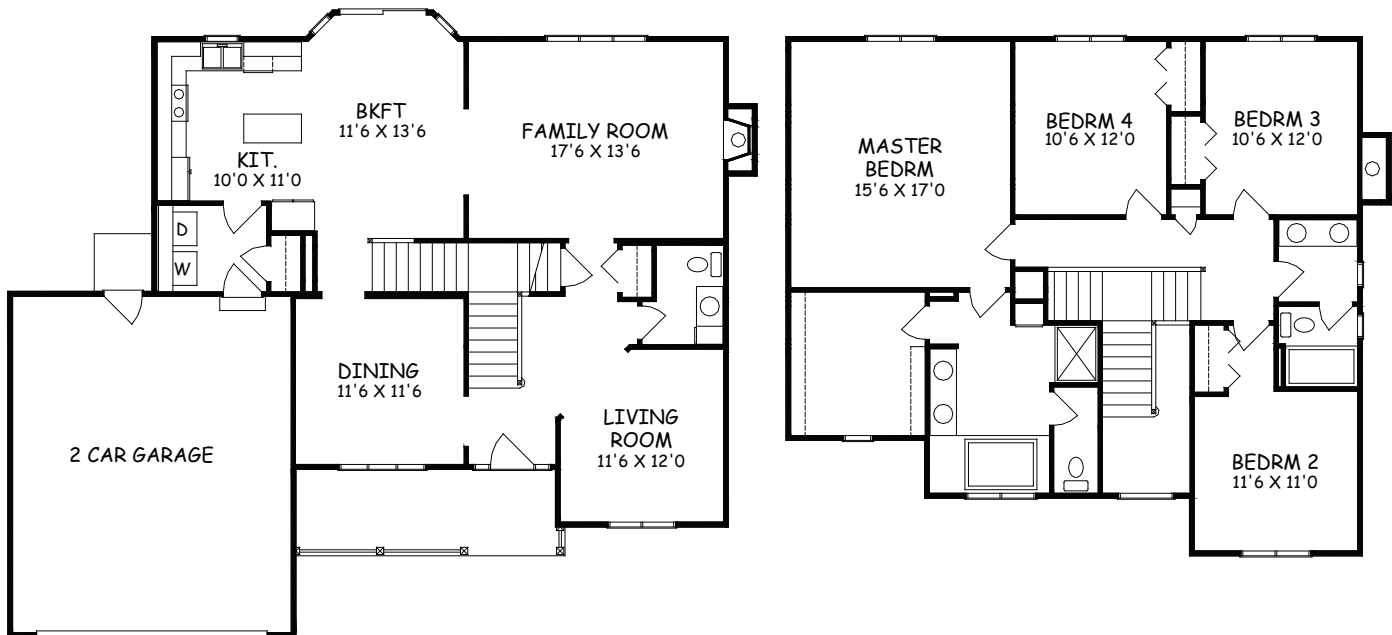

HERITAGE

2365 SQ. FT.

Type: Two Story Bedrooms: 4 Size: 2365 Bathrooms: 2-1/2

Images may vary from base house.