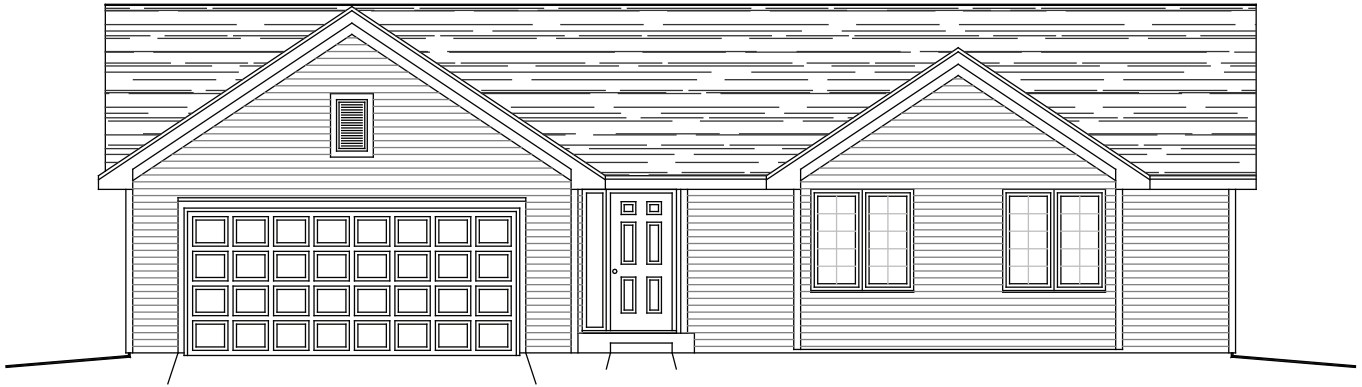

HAMPTON

1642 SQ. FT.

Type: Ranch Bedrooms: 3 Size: 1642 Bathrooms: 2

Images may vary from base house.