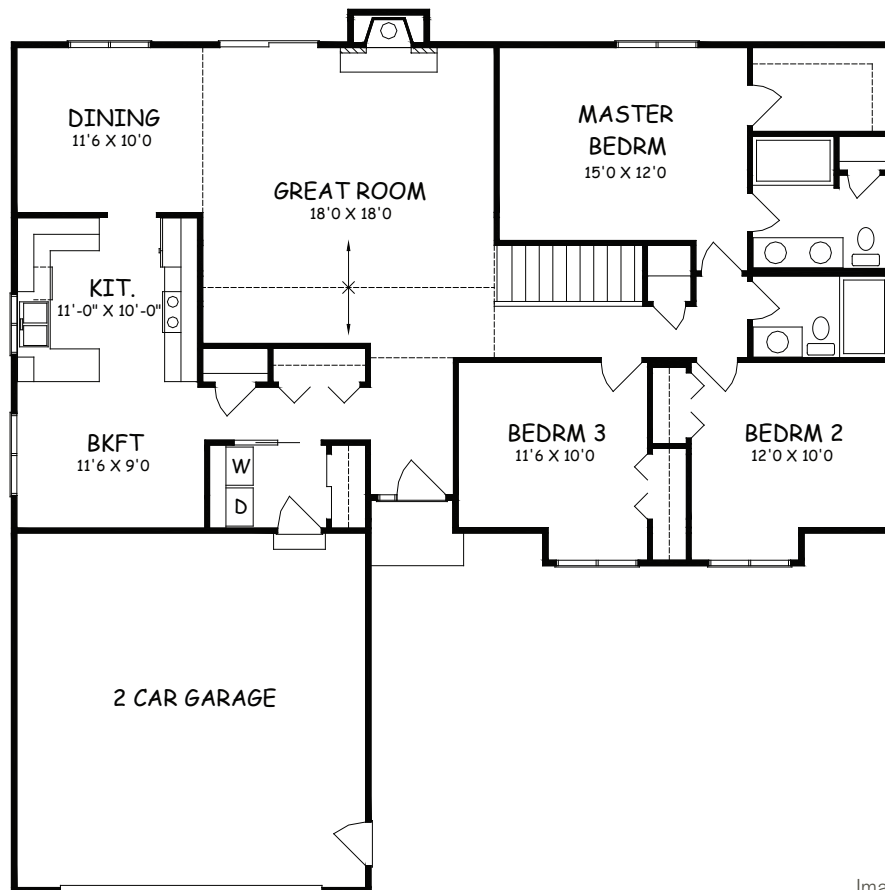

HAMPTON

1642 SQ. FT.

Type: Ranch Bedrooms: 3 Size: 1642 Bathrooms: 2

Images may vary from base house.