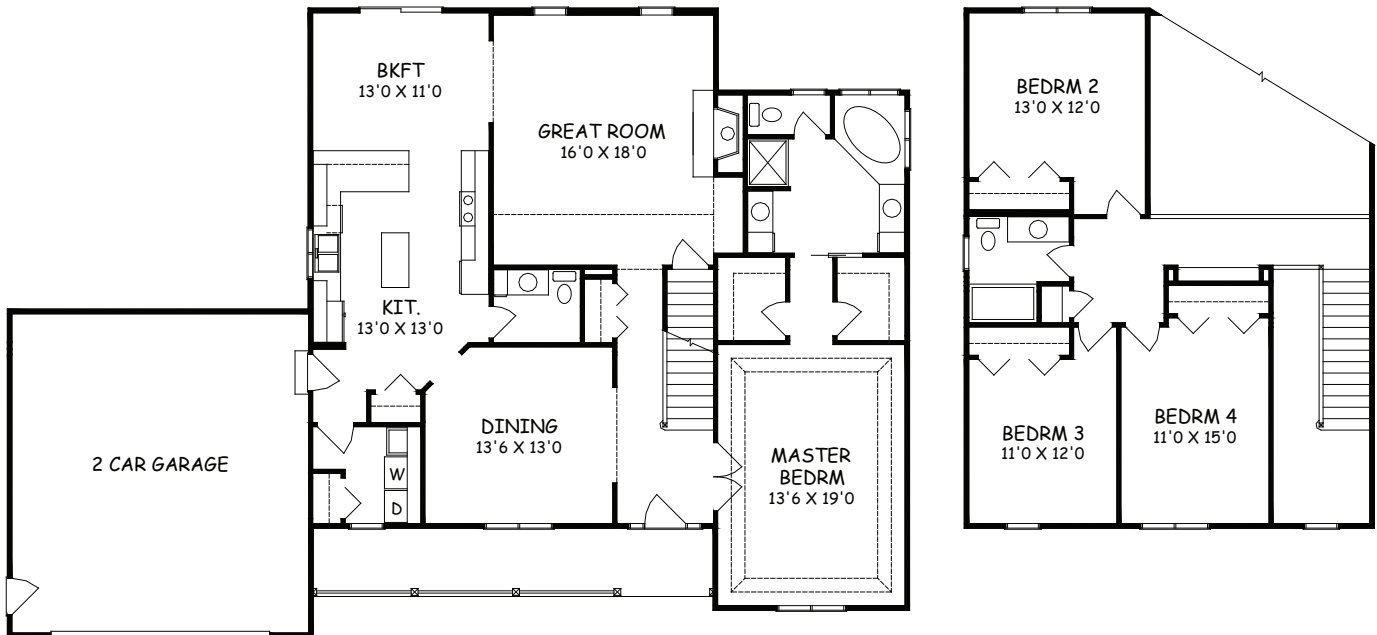

HALLMARK

2422 SQ. FT.

Type: Two Story Bedrooms: 4 Size: 2422 Bathrooms: 2-1/2

Images may vary from base house.