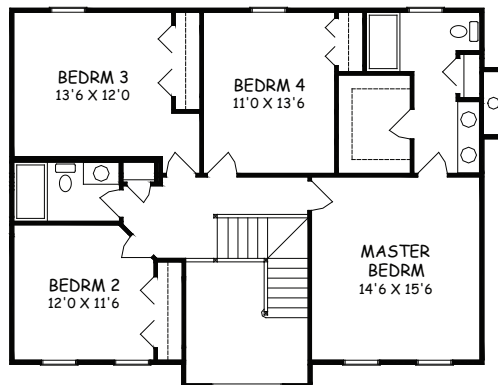

GEORGETOWN II

2373 SQ. FT.

Type: Two Story Bedrooms: 4 Size: 2373 Bathrooms: 2-1/2

Images may vary from base house.