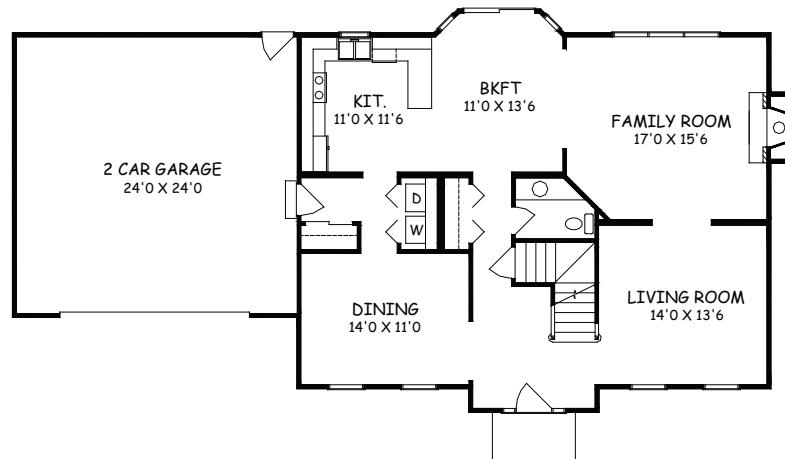

GEORGETOWN II

2373 SQ. FT.

Type: Two Story Bedrooms: 4 Size: 2373 Bathrooms: 2-1/2

Images may vary from base house.