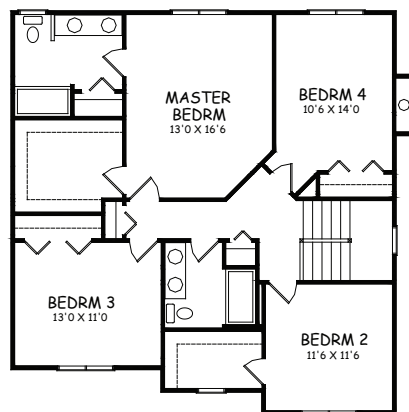

ERICA

2389 SQ. FT.

Type: Two Story Bedrooms: 4 Size: 2389 Bathrooms: 2-1/2

Images may vary from base house.