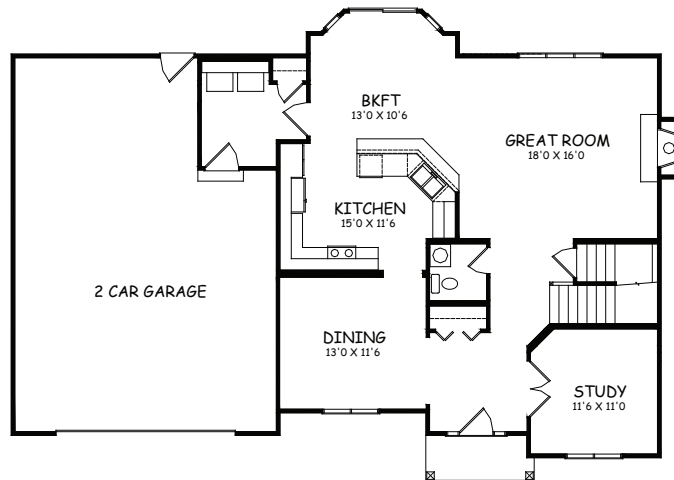

ERICA

2389 SQ. FT.

Type: Two Story Bedrooms: 4 Size: 2389 Bathrooms: 2-1/2

Images may vary from base house.