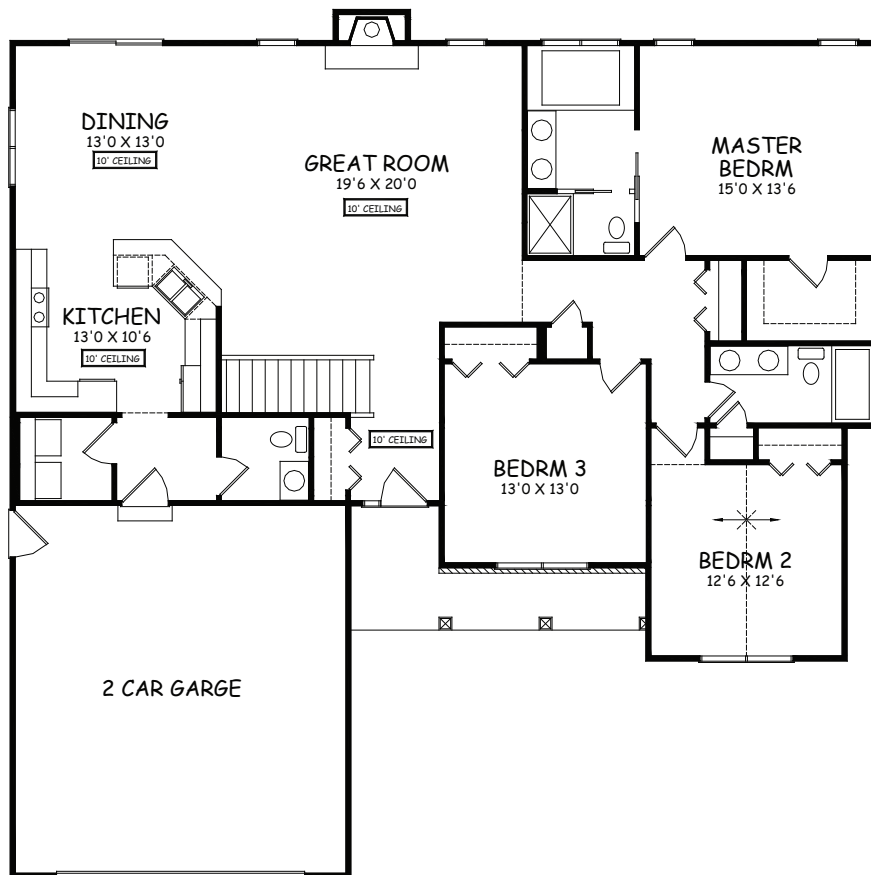

EMERSON

1854 SQ. FT.

Type: Ranch Bedrooms: 3 Size: 1854 Bathrooms: 2-1/2

Images may vary from base house.