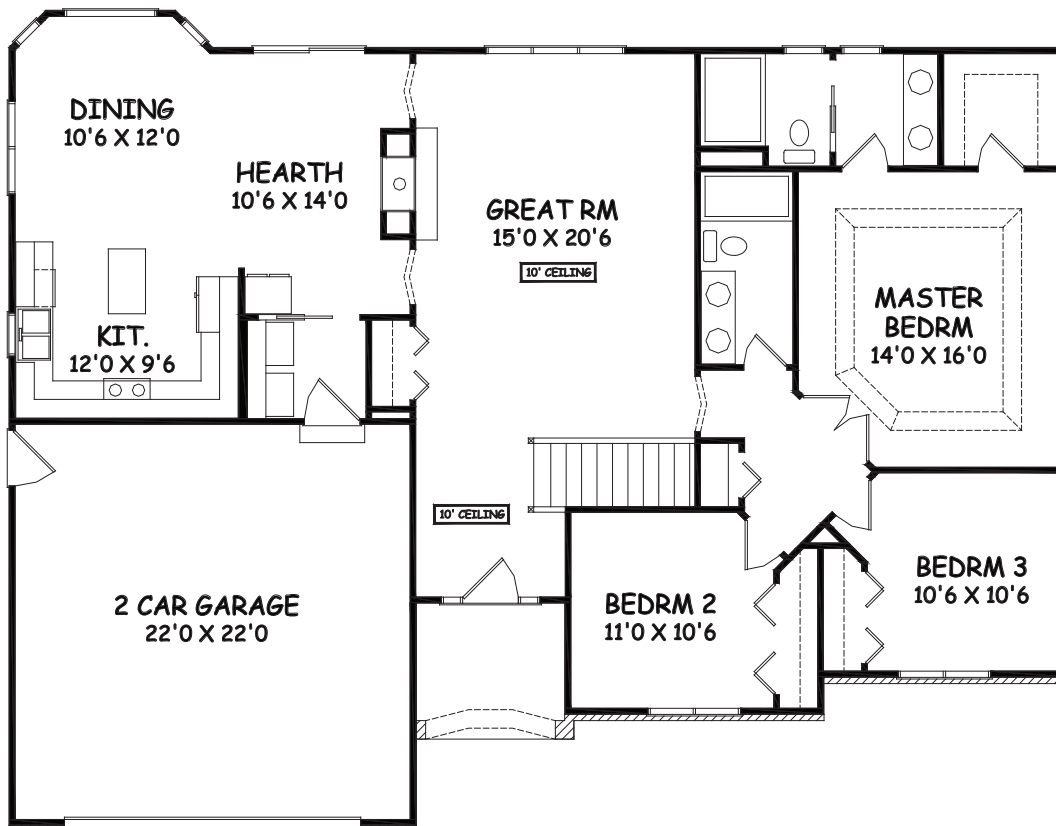

# DRAKE

1652 SQ. FT.

Type: Ranch Bedrooms: 3 Size: 1652 Bathrooms: 2

Images may vary from base house.