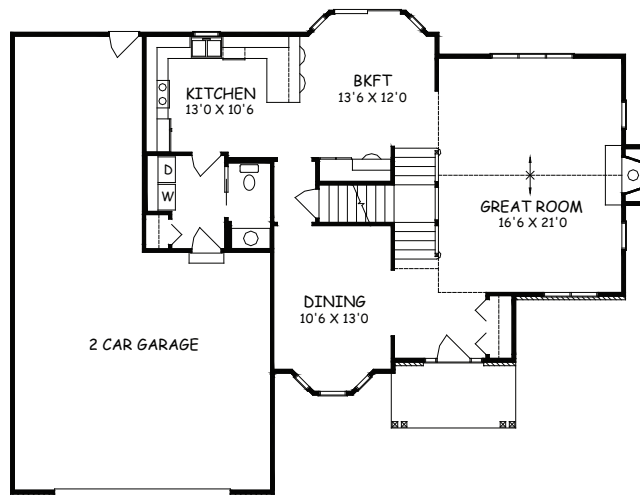

# DEERWOOD

2322 SQ. FT.

Type: Two Story Bedrooms: 4 Size: 2322 Bathrooms: 2-1/2

Images may vary from base house.