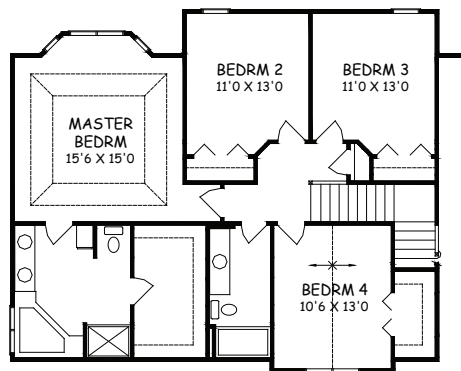

# DEERWOOD

2322 SQ. FT.

Type: Two Story Bedrooms: 4 Size: 2322 Bathrooms: 2-1/2

Images may vary from base house.