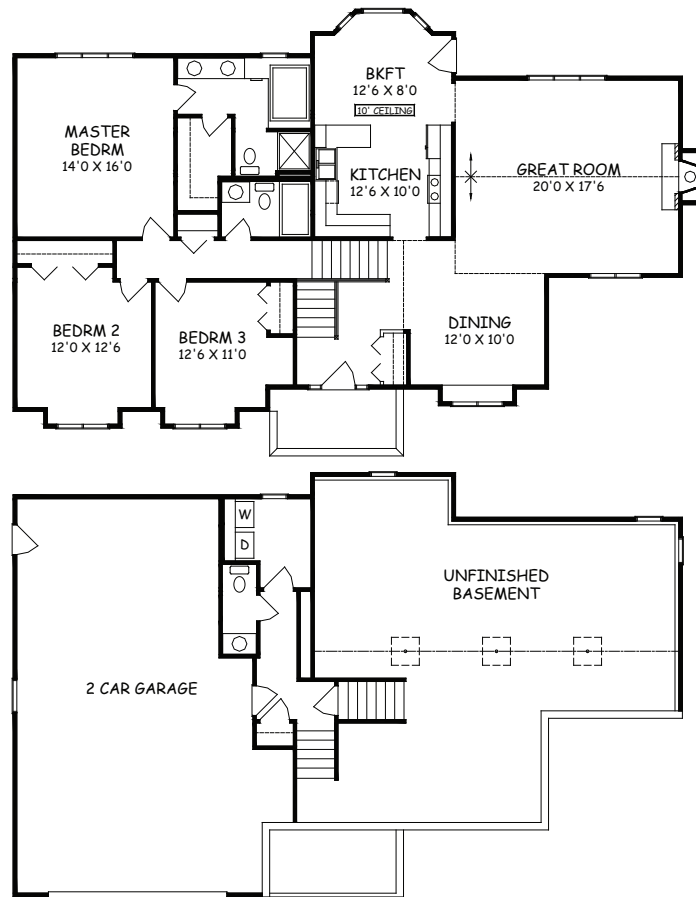

DEERFIELD

1924 SQ. FT.

Type: Tri level Bedrooms:3 Size: 1924 Bathrooms: 2-1/2

Images may vary from base house.