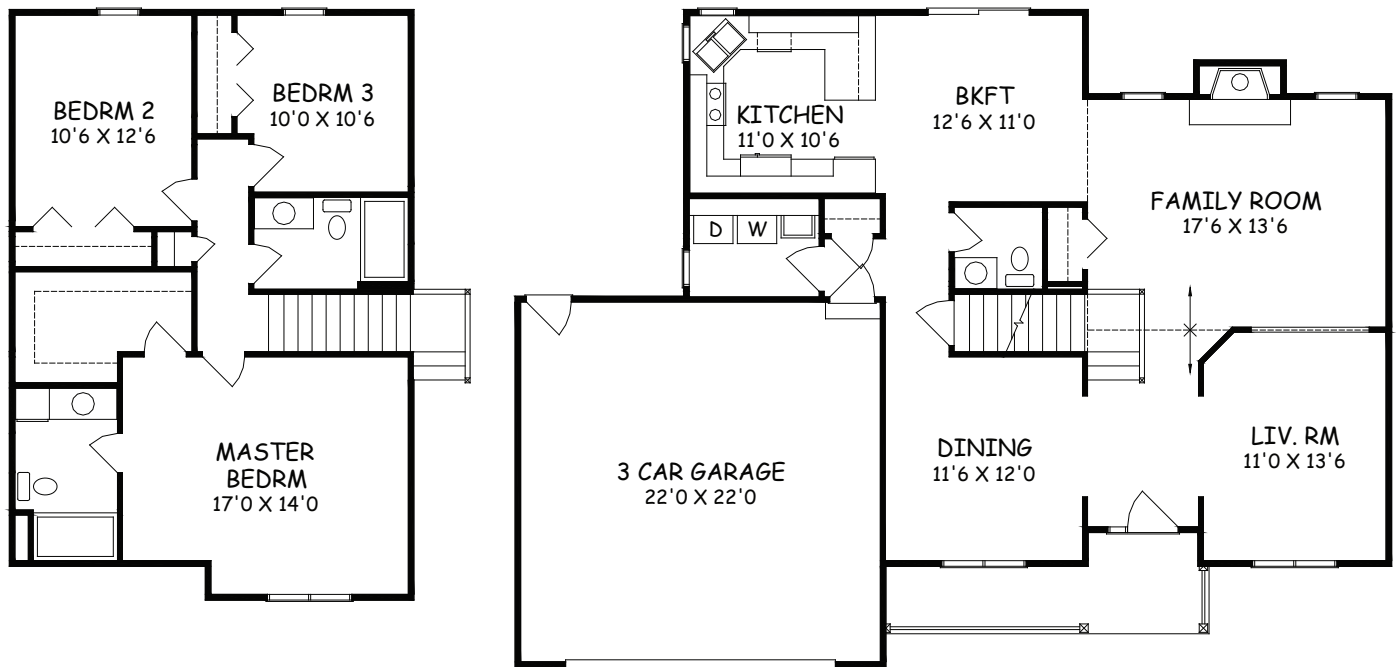

# CONNOR

1916 SQ. FT.

Type: Two Story Bedrooms: 3 Size: 1916 Bathrooms: 2-1/2

Images may vary from base house.