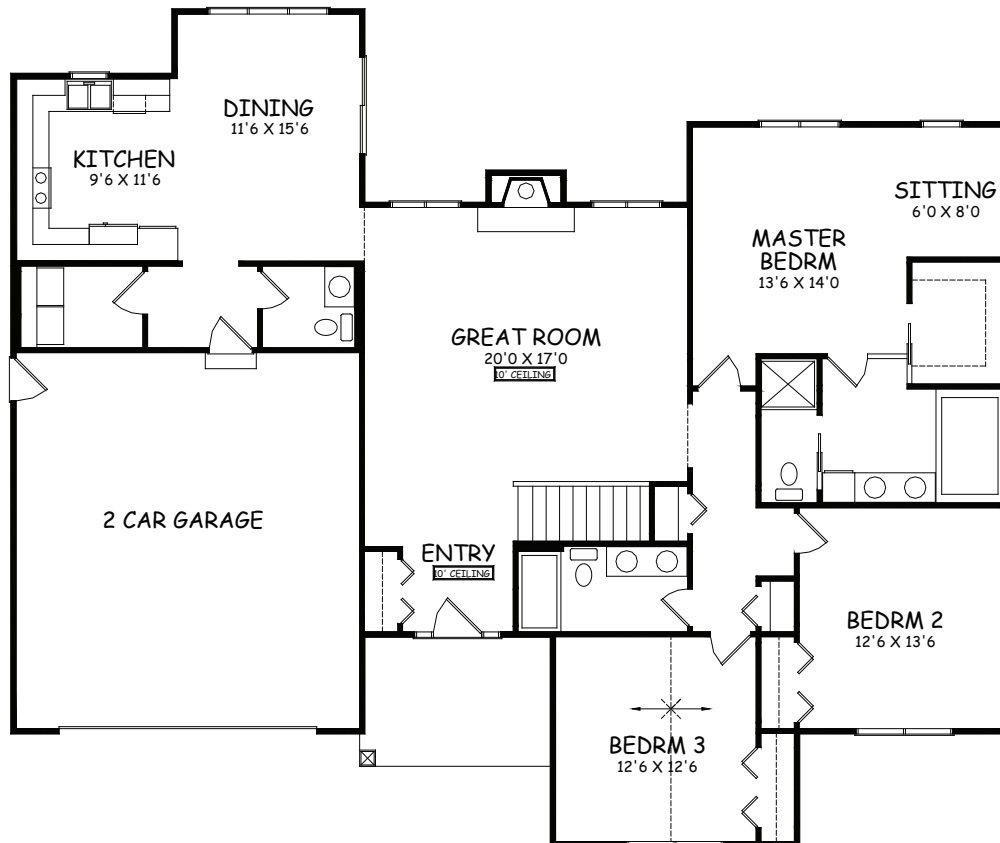

CLARKSTON

1894 SQ. FT.

Type: Ranch Bedrooms: 3 Size: 1894 Bathrooms: 2-1/2

Images may vary from base house.