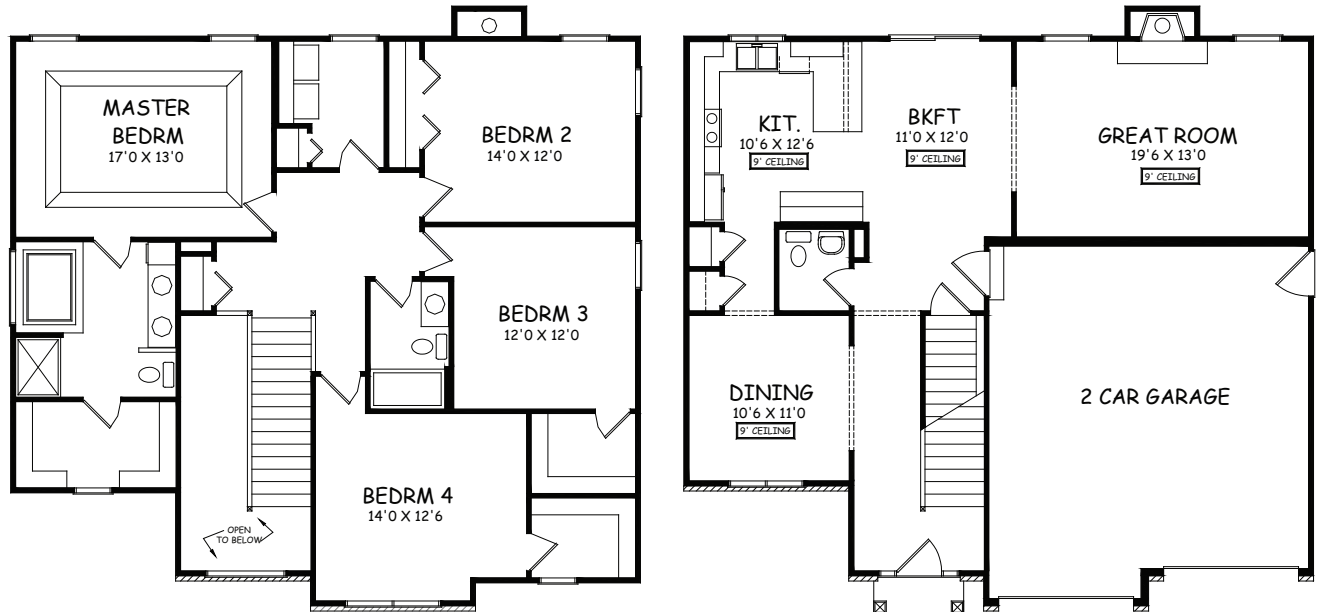

CASSIDY

2296 SQ. FT.

Type: Two-Story Bedrooms: 4 Size: 2296 Bathrooms: 2-1/2

Images may vary from base house.