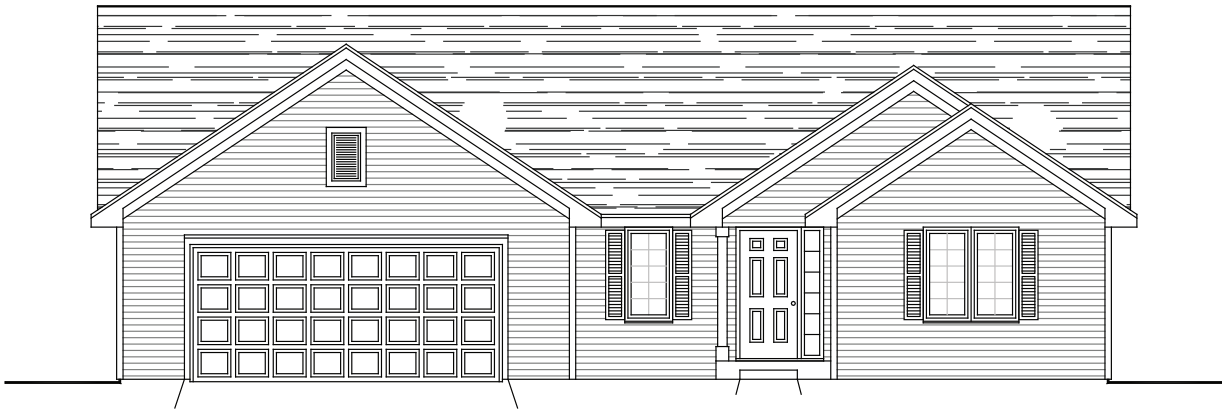

BRENTWOOD

1598 SQ. FT.

Type: Ranch Bedrooms: 3 Size: 1598 Bathrooms: 2

Images may vary from base house.