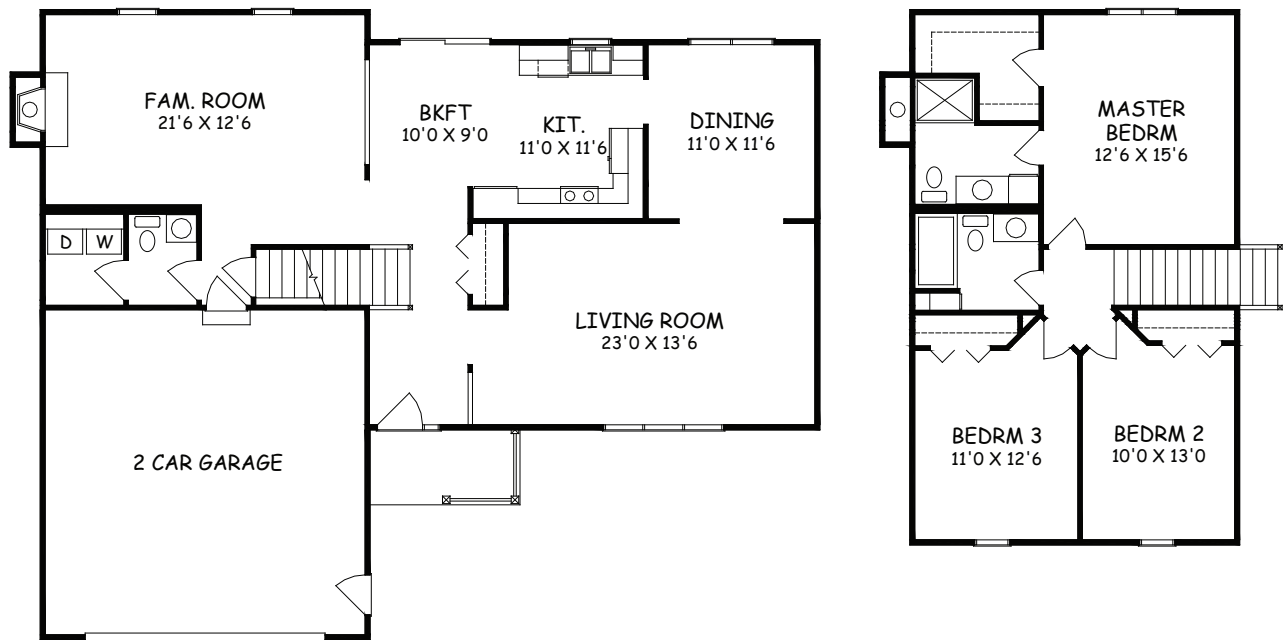

BELMONT II

2008 SQ. FT.

Type: Two Story Bedrooms: 3 Size: 2008 Bathrooms: 2-1/2

Images may vary from base house.