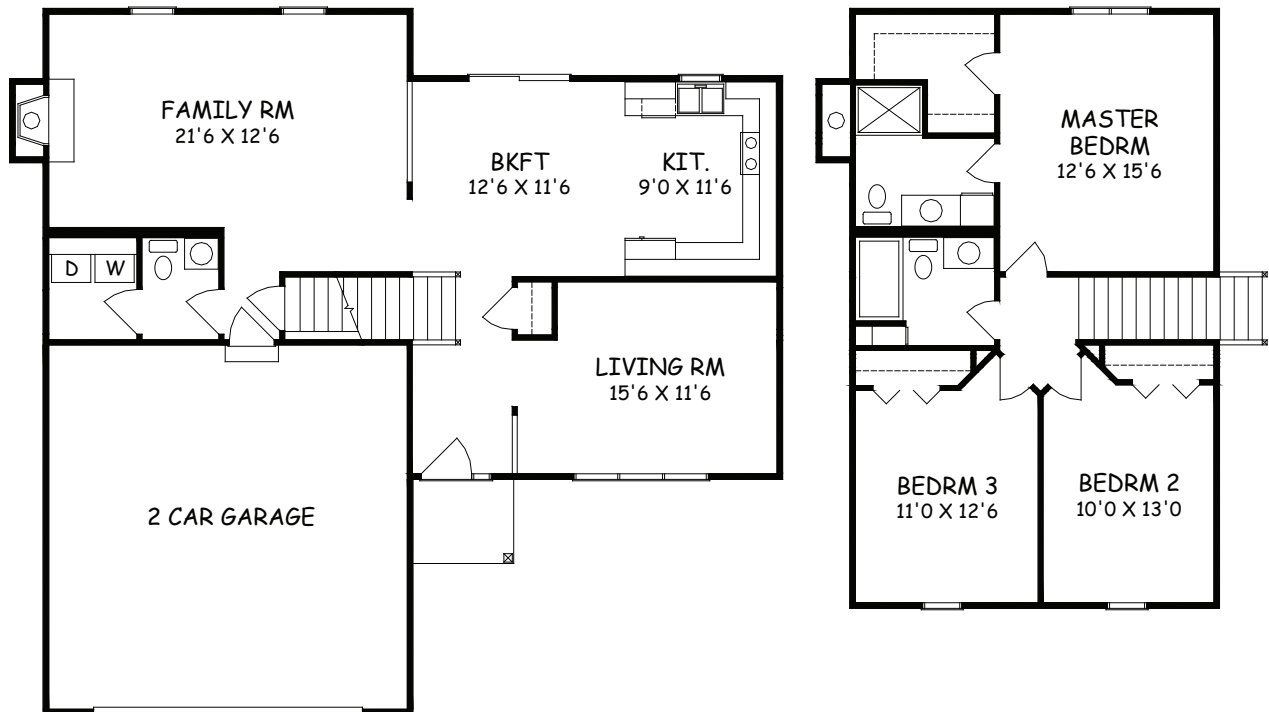

BELMONT

1790 SQ. FT.

Type: Two Story Bedrooms: 3 Size: 1790 Bathrooms: 2-1/2

Images may vary from base house.