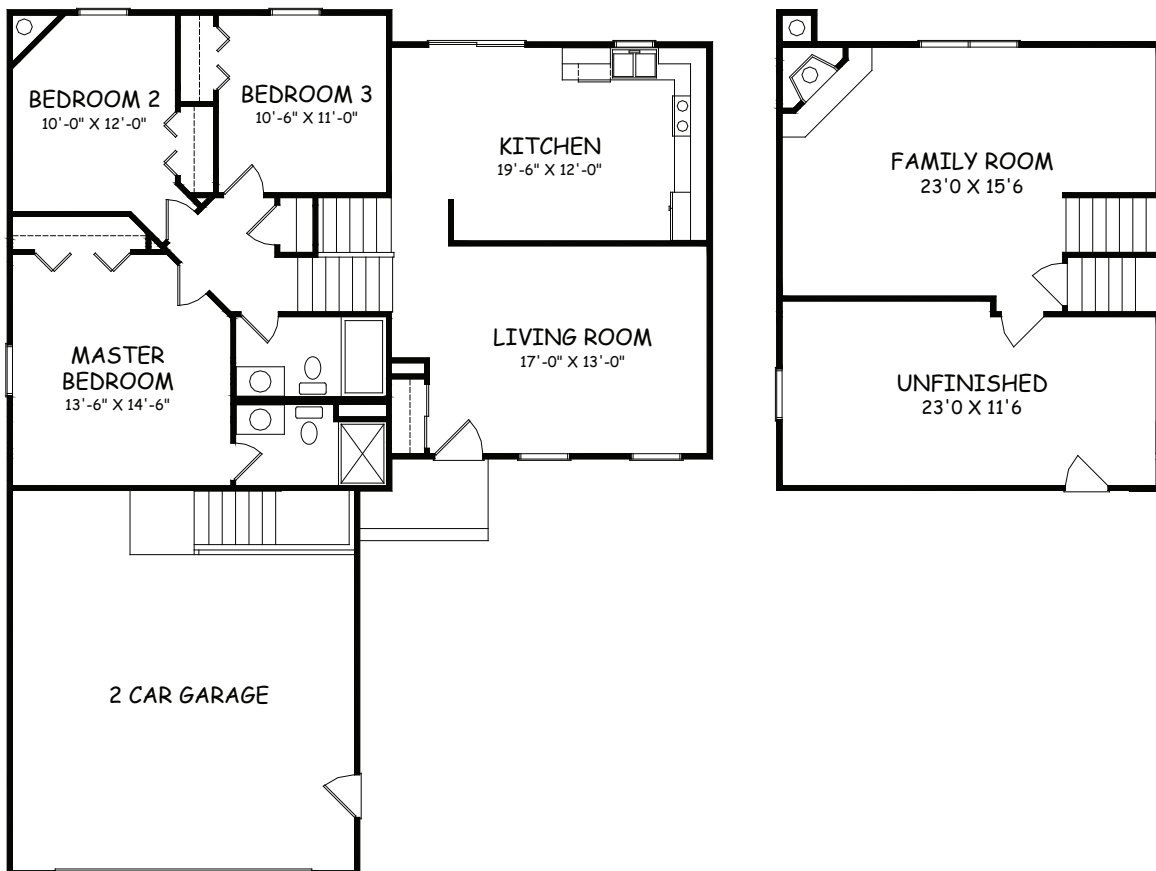

BELAIR

1594 SQ. FT.

Type: Tri level Bedrooms:3 Size: 1594 Bathrooms: 2

Images may vary from base house.