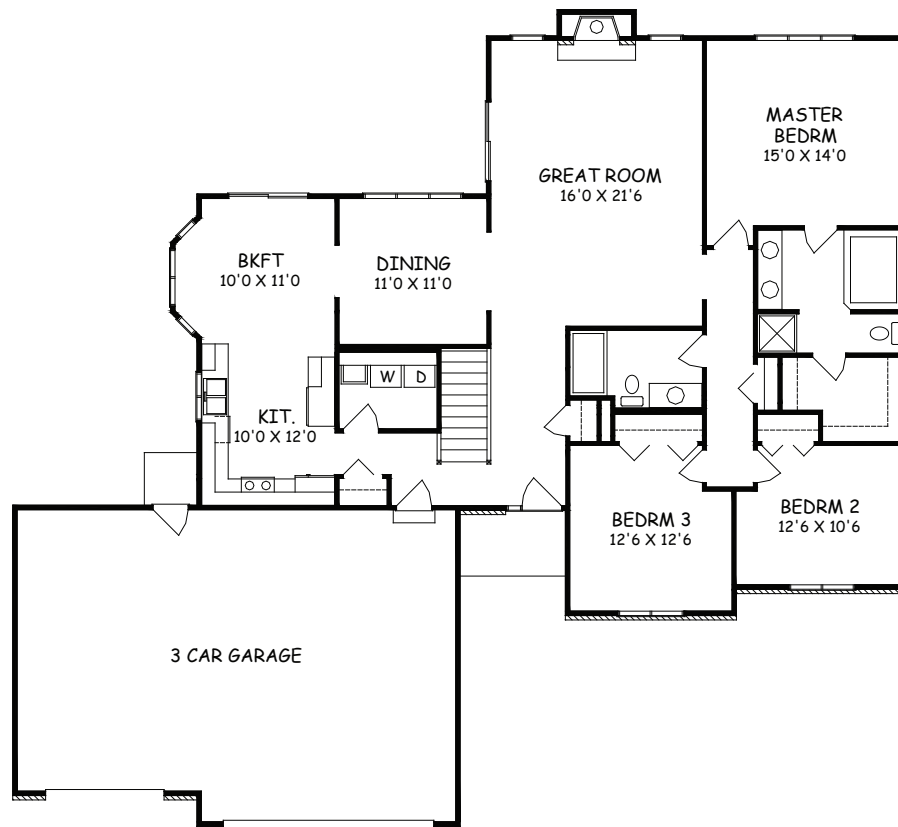

# BAYSIDE

1876 SQ. FT.

Type: Ranch Bedrooms: 3 Size: 1876 Bathrooms: 2

Images may vary from base house.