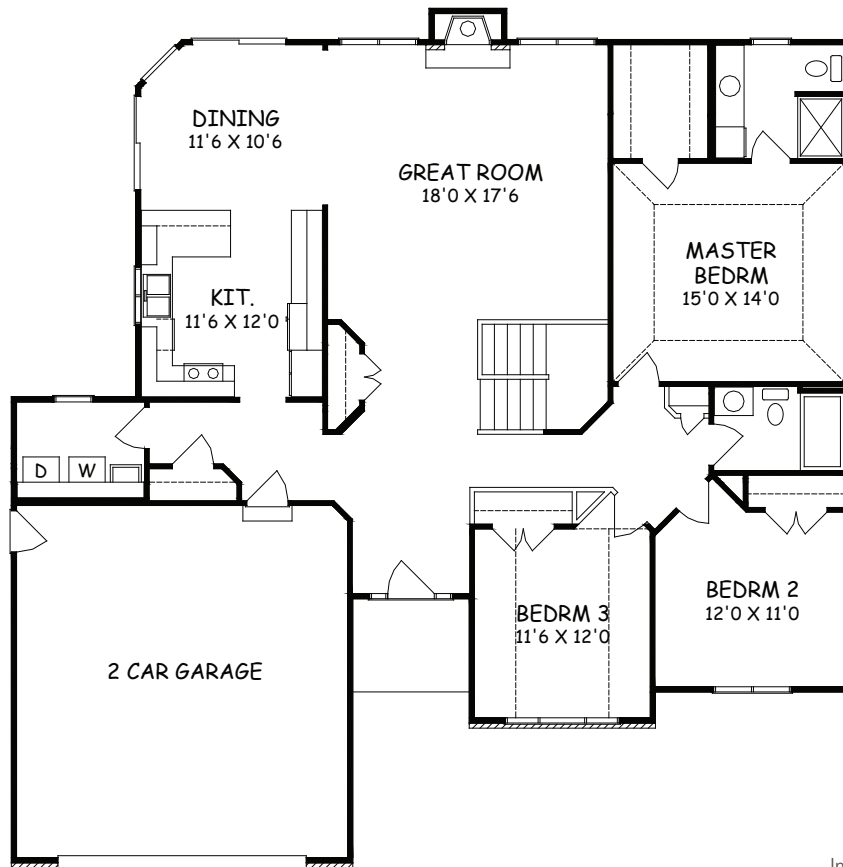

# AUSTIN

1806 SQ. FT.

Type: Ranch Bedrooms: 3 Size: 1806 Bathrooms: 2

Images may vary from base house.