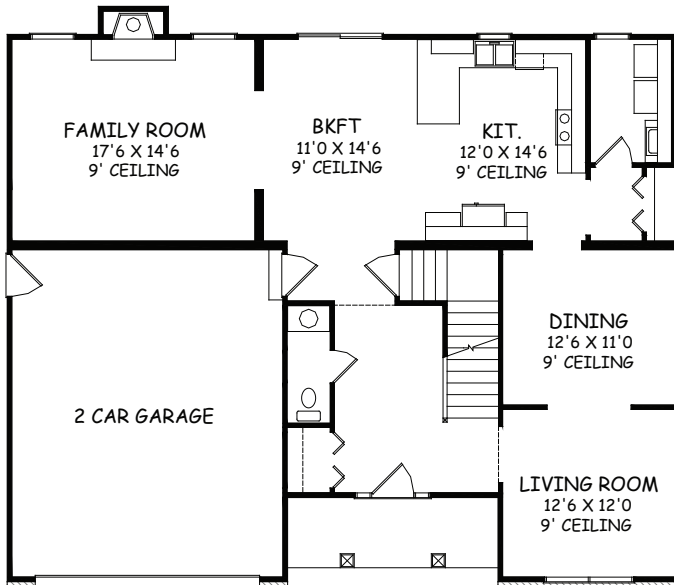

ASPEN

2774 SQ. FT.

Type: Two Story Bedrooms: 4 Size: 2774 Bathrooms: 2-1/2

Images may vary from base house.