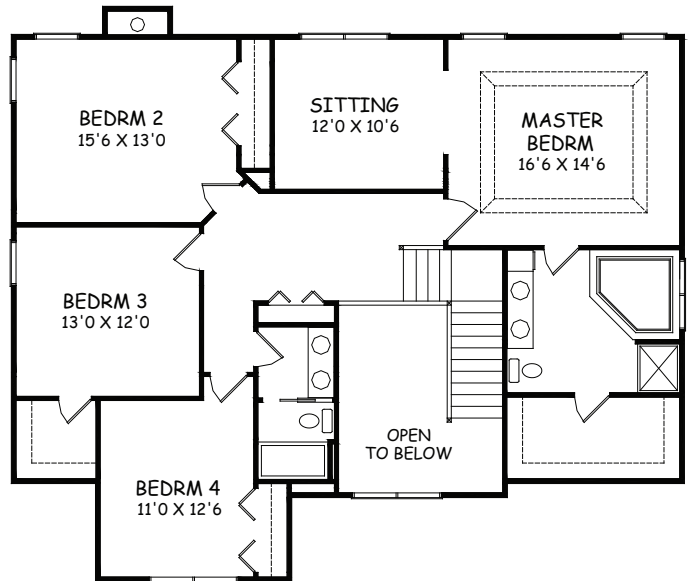

ASPEN

2774 SQ. FT.

Type: Two Story Bedrooms: 4 Size: 2774 Bathrooms: 2-1/2

Images may vary from base house.