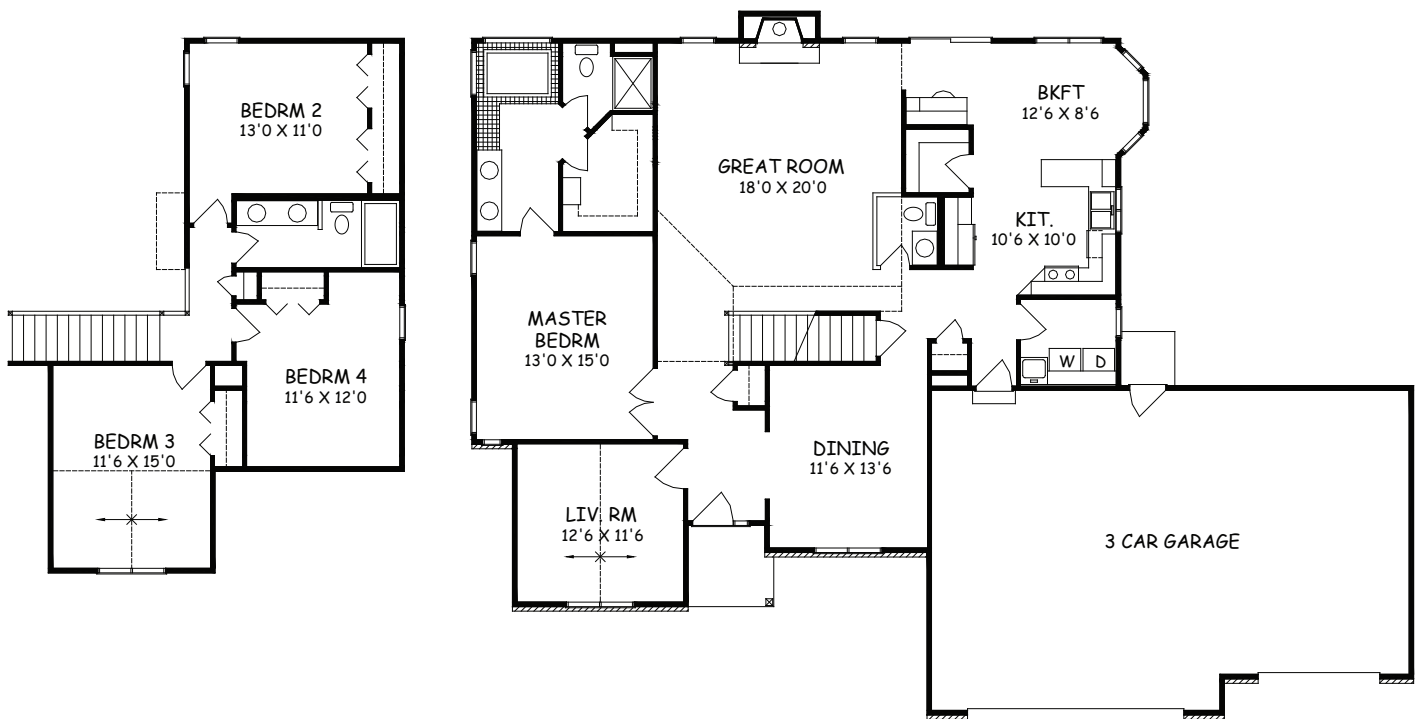

ASHTON

2418 SQ. FT.

Type: Two Story Bedrooms: 4 Size: 2418 Bathrooms: 2-1/2

Images may vary from base house.