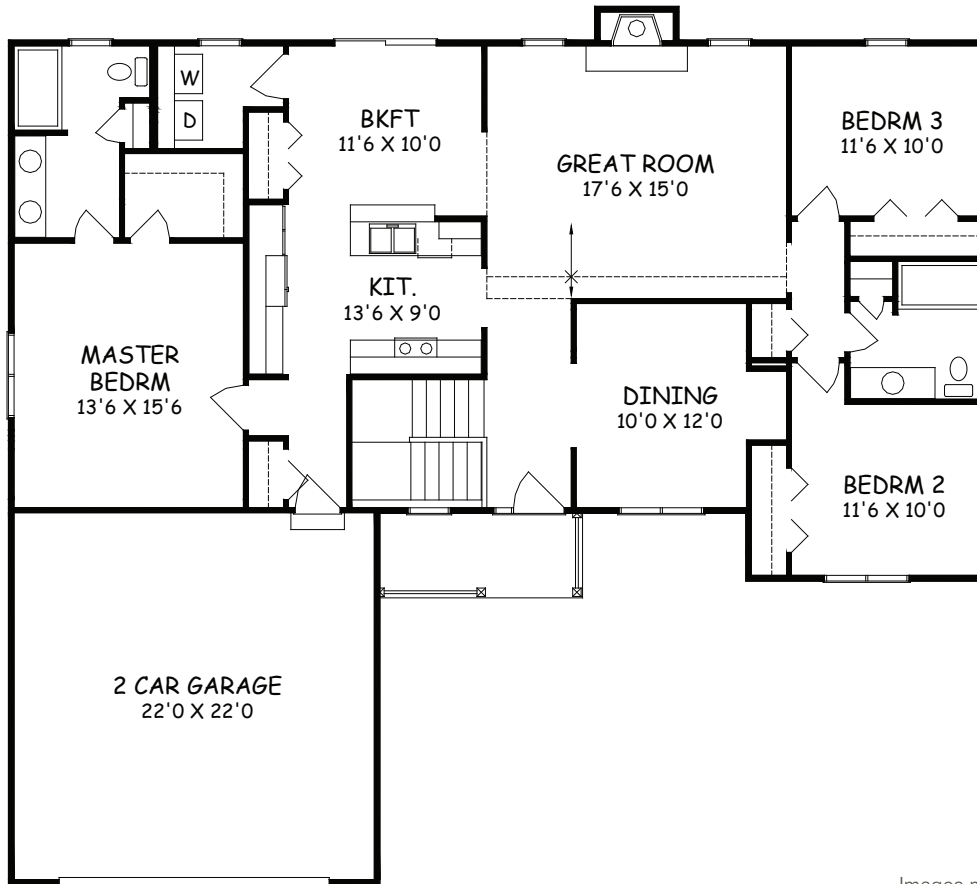

ANTHONY

1681 SQ. FT.

Type: Ranch Bedrooms: 3 Size: 1681 Bathrooms: 2

Images may vary from base house.