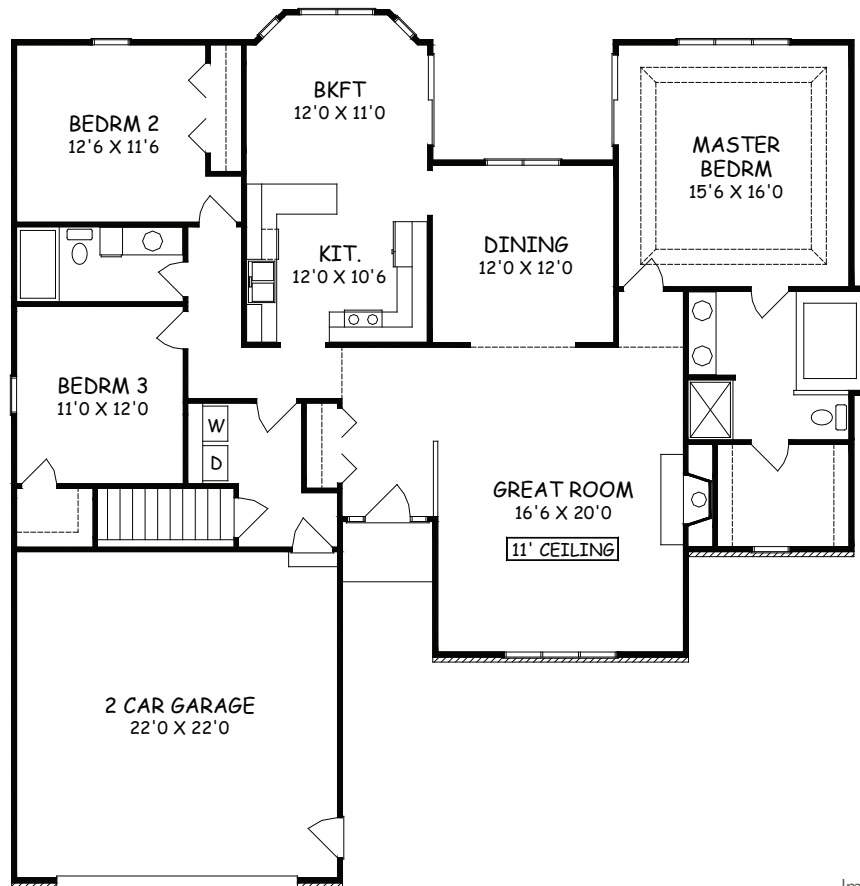

AMBER

1936 SQ. FT.

Type: Ranch Bedrooms: 3 Size: 1936 Bathrooms: 2

Images may vary from base house.