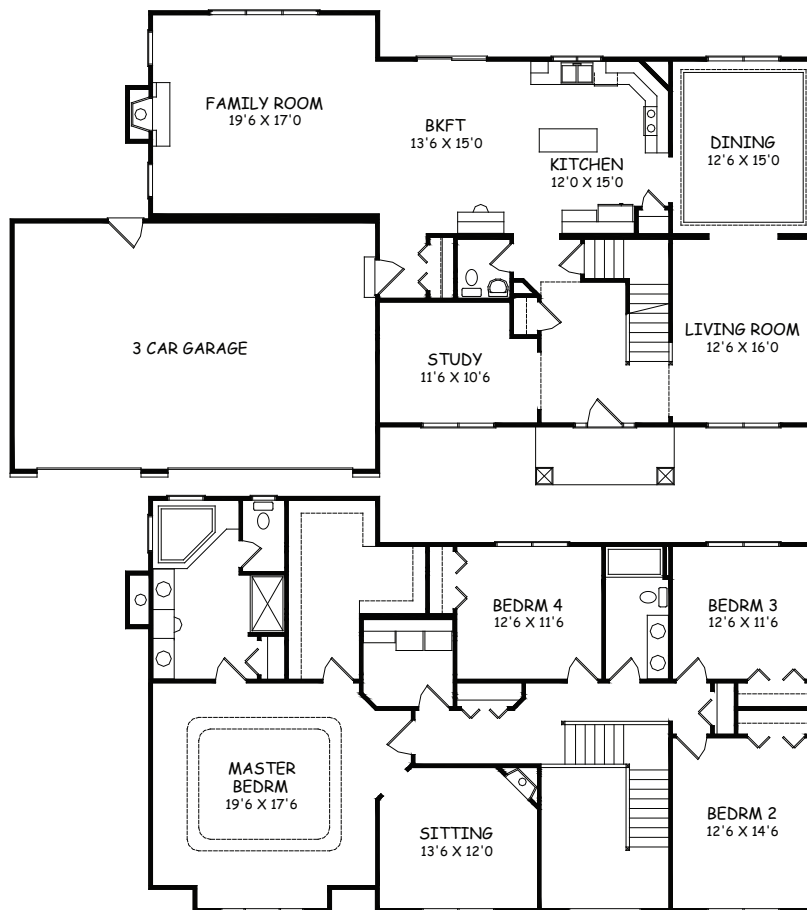

# ALEXIS

3334 SQ. FT.

Type: Two Story Bedrooms: 4 Size: 3334 Bathrooms: 2-1/2

Images may vary from base house.