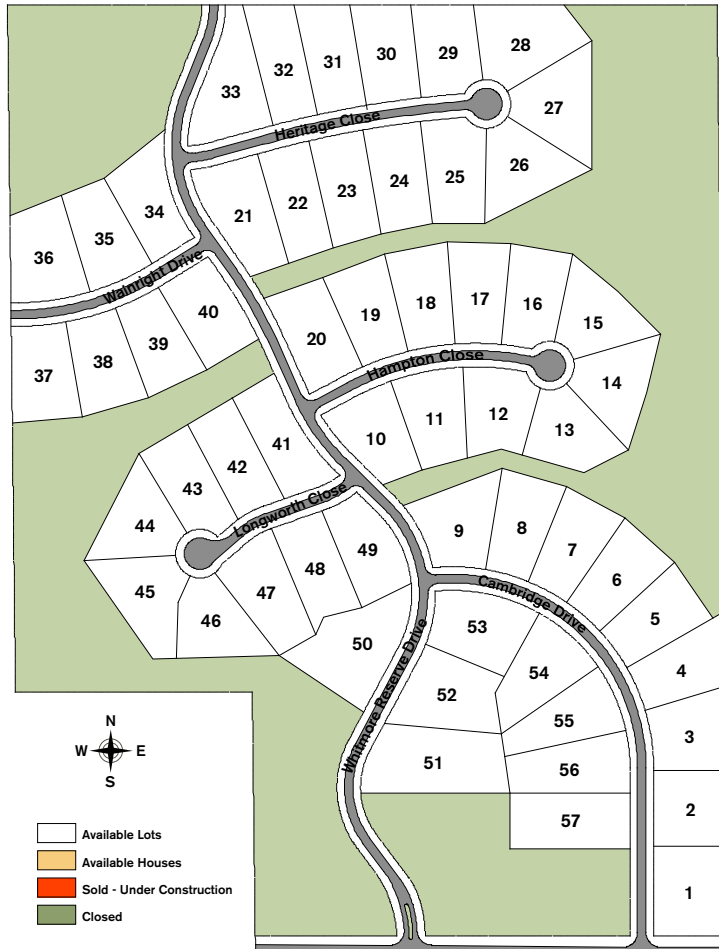

WHITMORE RESERVE

Updated: 9-4-08

EAST WILDWOOD ROAD

Realtor: **Alisha Raudonis**
RE/MAX Property Source
 Phone: 815-703-7692
 Cell: 815-703-7692
 Email: alisharpa@msn.com
 Web: www.alishasells.com