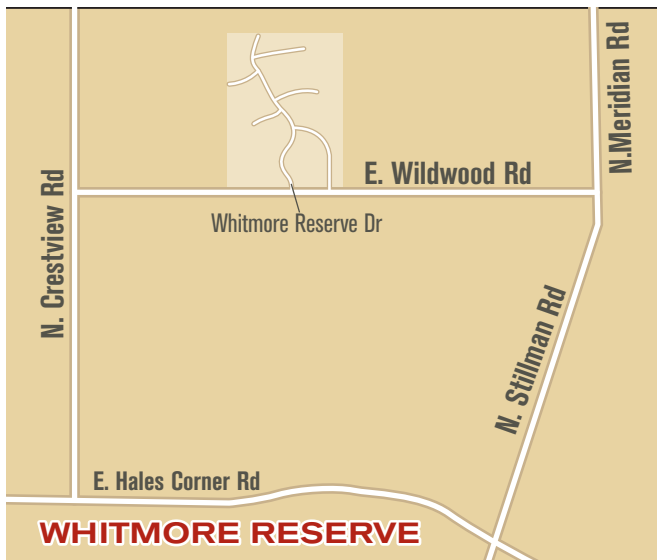

WHITMORE RESERVE

Updated: 9-4-08

EAST WILDWOOD ROAD

Realtor: **Alisha Raudonis**
RE/MAX Property Source
 Phone: 815-703-7692
 Cell: 815-703-7692
 Email: alisharpa@msn.com
 Web: www.alishasells.com