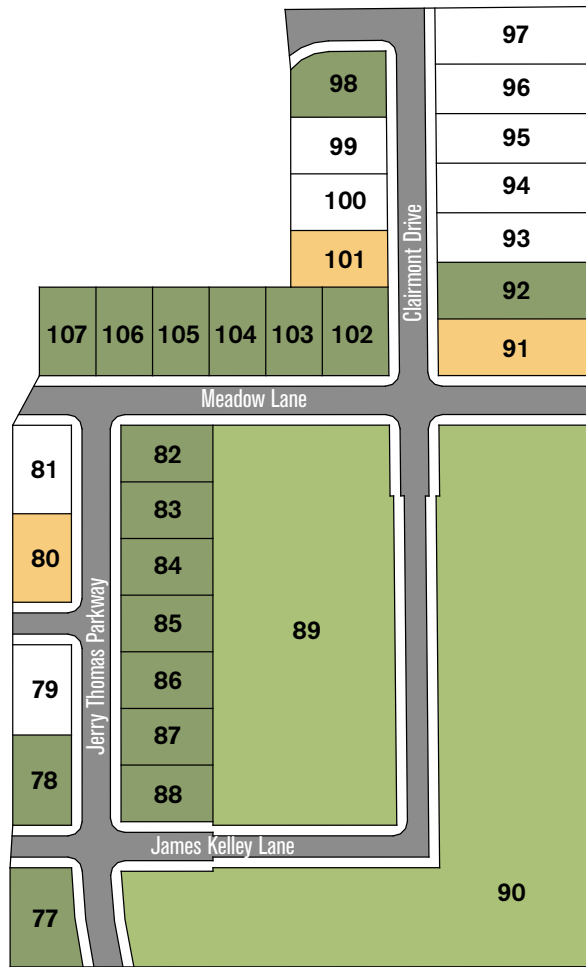

PARK MEADOW NORTH

- Available Lots
- Available Houses
- Sold - Under Construction
- Closed

Updated: 9-5-08

Realtor: **Penny Hansen**
Century 21 Affiliated Beloit
 Phone: 608-365-1481
 Cell: 608-751-1096
 Email: penerk@aol.com
 Web: www.pennyhansen.com