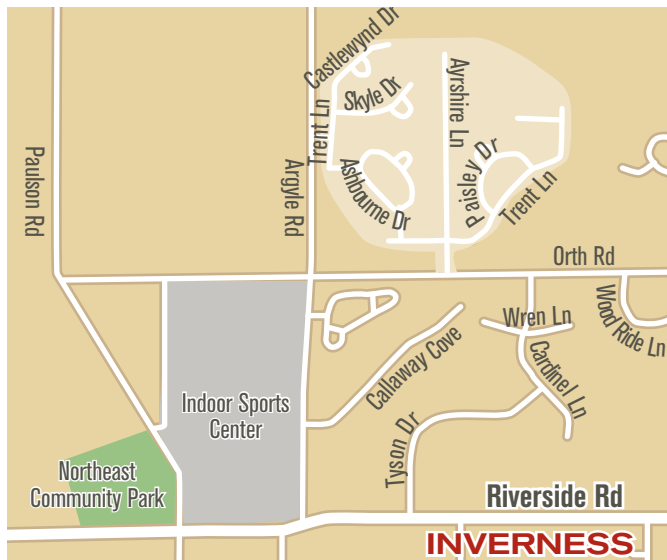

# NOTTINGHAM SHIRE AT INVERNESS

Realtor: **Dawn Karns**  
**Doyle Woodhouse & Moore Inc.**  
 Phone: 815-877-5995  
 Cell: 815-494-6507  
 Email: drkarns@cs.com  
 Web: www.dwm-realtors.com