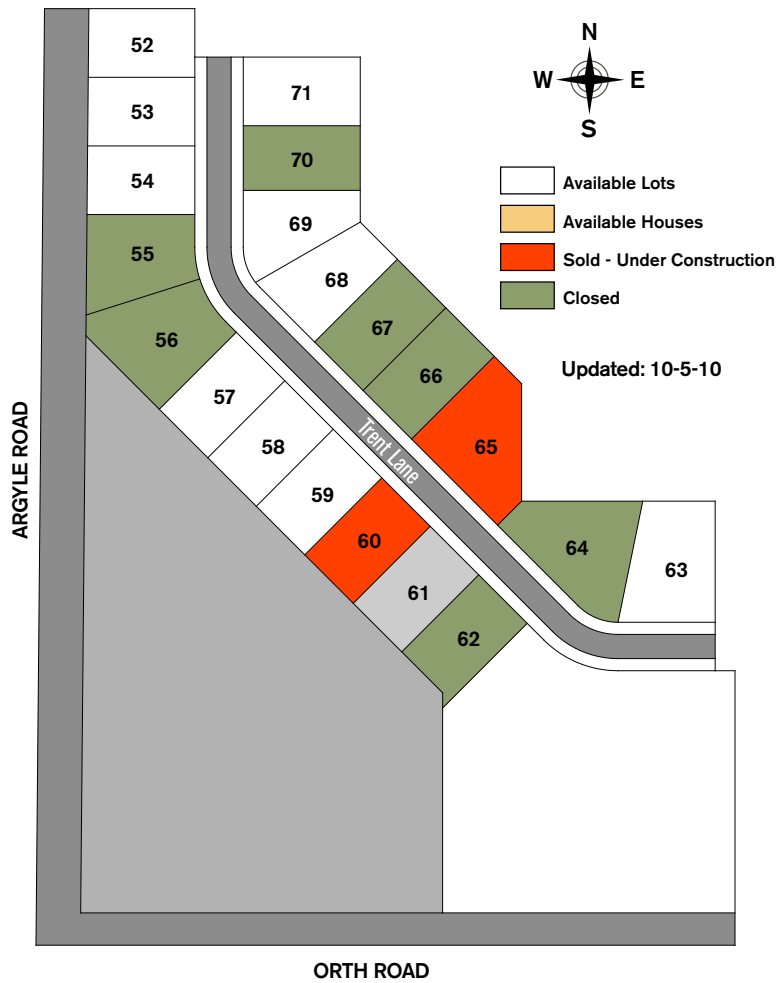

# NOTTINGHAM SHIRE AT INVERNESS

Realtor: **Dawn Karns**  
**Doyle Woodhouse & Moore Inc.**  
 Phone: 815-877-5995  
 Cell: 815-494-6507  
 Email: drkarns@cs.com  
 Web: www.dwm-realtors.com