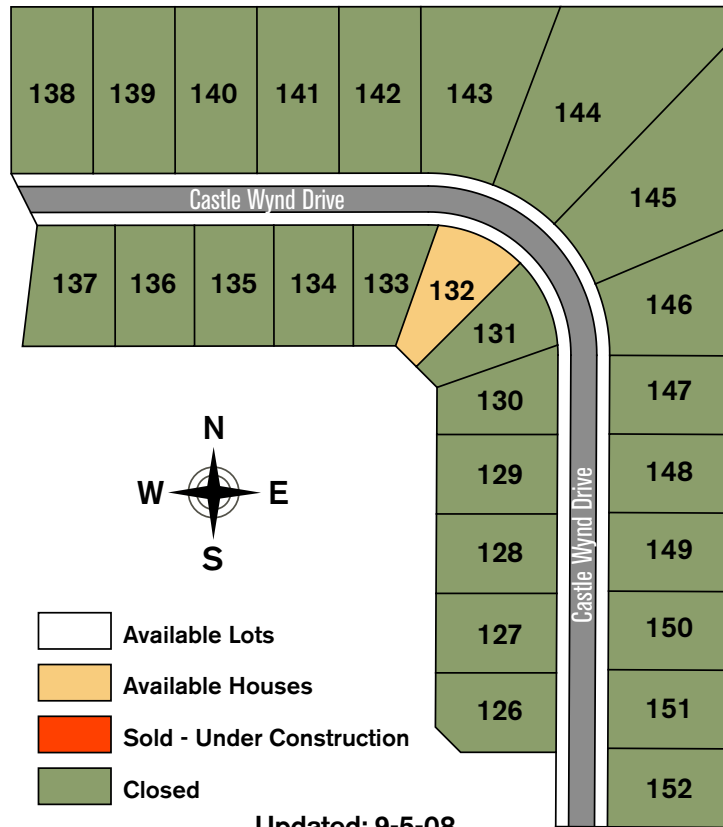

BERKSHIRE AT INVERNESS

Realtor: Dawn Karns
 Doyle Woodhouse & Moore Inc.
 Phone: 815-877-5995
 Cell: 815-494-6507
 Email: drkarns@cs.com
 Web: www.dwm-realtors.com