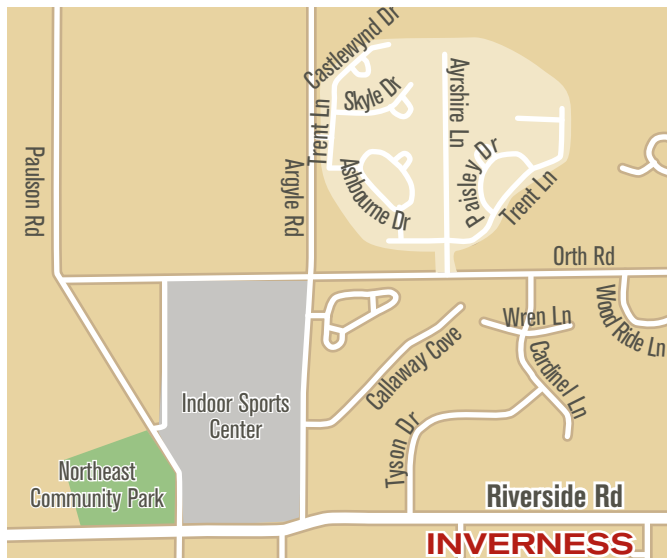

BERKSHIRE AT INVERNESS

Realtor: Dawn Karns
 Doyle Woodhouse & Moore Inc.
 Phone: 815-877-5995
 Cell: 815-494-6507
 Email: drkarns@cs.com
 Web: www.dwm-realtors.com