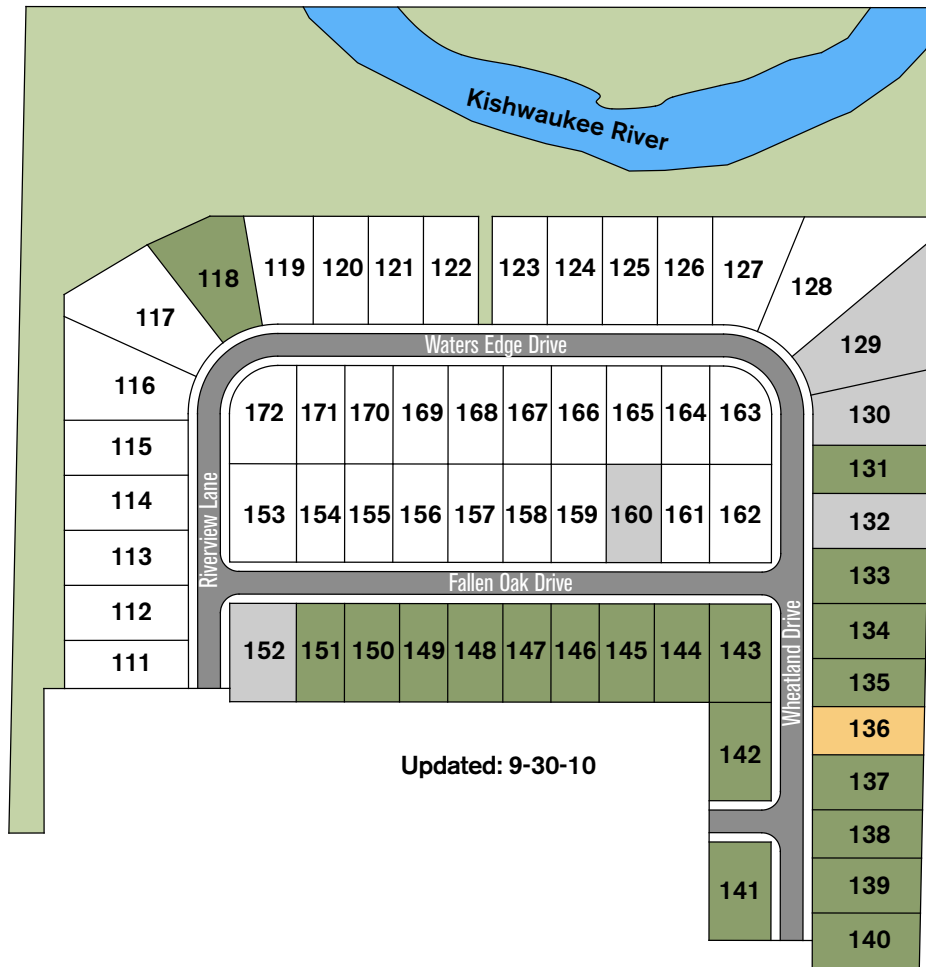

BELVIDERE PRAIRIE PLACE

- Available Lots
- Available Houses
- Sold - Under Construction
- Closed

Realtor: Jean Crosby
 Prudential Crosby Starck Realtors
 Phone: 815-231-2900
 Cell: 815-222-5482
 Email: jean_crosby@yahoo.com
 Web: prudentialcrosby.com